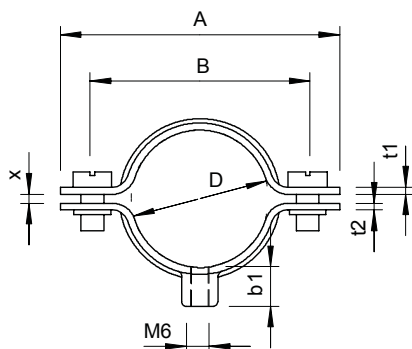

Technical data sheet

Cable and pipe spacer clip 732 with threaded connection

Art.-Nr. 1360108

Mounting with screw-in spacer clips. Spacer clips and screw-in spacer clips are available in various materials: in V2A stainless steel, in electrogalvanised, hot-dip galvanised steel or in aluminium. Fastening can take place with bolt ties or angler anchors and Sprint screws. Depending on the design, the clips can be "shot" using a bolt-firing tool or nail device.

St Steel
GTP Electrogalvanised, transparently passivated

Master data

Item No.	1360108
Type	732 10 GTP
Description 1	Distance saddle
Description 2	with threaded connection M6
Dimension	9-10mm
Material	Steel
Material symbol	St
Surface finish	Electrogalvanised, transparently passivated
Interface symbol	GTP
Smallest sales unit	100,00 pcs
Weight	1,36 kg/100 pcs.

Technical specifications

Length	36,00 mm
Dimension A	36,00 mm
Dimension B	24,00 mm
Dimension b1	8,00 mm
Dimension t1	1,00 mm
Dimension t2	1,25 mm
Dimension x	1,00 mm
Distance to the wall	<input checked="" type="checkbox"/>
Number of cables/pipes	1,00
Version	Closed
Fastening type	Threaded connection
For diameter	9,00 - 10,00 mm
Suitable in fire protection area	<input checked="" type="checkbox"/>
Size	-
Halogen-free	<input checked="" type="checkbox"/>
Plastic coated	<input checked="" type="checkbox"/>
Hole size	M6 mm
Material thickness	1,00 mm
Bolt	M5 x 12
Clamping range D	9,00 - 10,00 mm
UV-resistant	<input checked="" type="checkbox"/>