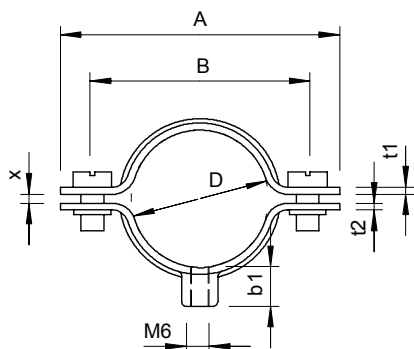

Technical data sheet

Cable and pipe spacer clip 732 with threaded connection

Art.-Nr. 1360124

Mounting with screw-in spacer clips. Spacer clips and screw-in spacer clips are available in various materials: in V2A stainless steel, in electrogalvanised, hot-dip galvanised steel or in aluminium. Fastening can take place with bolt ties or angler anchors and Sprint screws. Depending on the design, the clips can be "shot" using a bolt-firing tool or nail device.

St Steel
GTP Electrogalvanised, transparently passivated

Master data

Item No.	1360124
Type	732 12 GTP
Description 1	Distance saddle
Description 2	with threaded connection M6
Dimension	10,5-12mm
Material	Steel
Material symbol	St
Surface finish	Electrogalvanised, transparently passivated
Interface symbol	GTP
Smallest sales unit	100,00 pcs
Weight	1,46 kg/100 pcs.

Technical specifications

Length	38,00 mm
Dimension A	38,00 mm
Dimension B	26,00 mm
Dimension b1	8,00 mm
Dimension t1	1,00 mm
Dimension t2	1,25 mm
Dimension x	1,50 mm
Distance to the wall	<input checked="" type="checkbox"/>
Number of cables/pipes	1,00
Version	Closed
Fastening type	Threaded connection
For diameter	10,50 - 12,00 mm
Suitable in fire protection area	<input checked="" type="checkbox"/>
Size	M12
Halogen-free	<input checked="" type="checkbox"/>
Plastic coated	<input checked="" type="checkbox"/>
Hole size	M6 mm
Material thickness	1,00 mm
Bolt	M5 x 12
Clamping range D	10,50 - 12,00 mm
UV-resistant	<input checked="" type="checkbox"/>