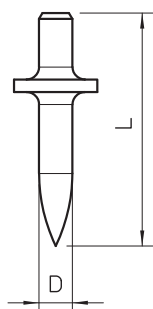

OBO anchor

Hardened steel, shiny without thread.

Type	Shank length mm	Dimension L mm	Dimension D Ø mm	Pack. pcs	Weight kg/100 pcs.	Item No.
903 RB 15	15	21	4	200	0,295	3105016
903 RB 18	18	24	4	200	0,348	3105024
903 RB 22	22	30	4	200	0,325	3105032

St Steel

Dimensions

X-ON Electronics

Largest Supplier of Electrical and Electronic Components

Click to view similar products for [Other Tools](#) category:

Click to view products by [OBO BETTERMANN](#) manufacturer: