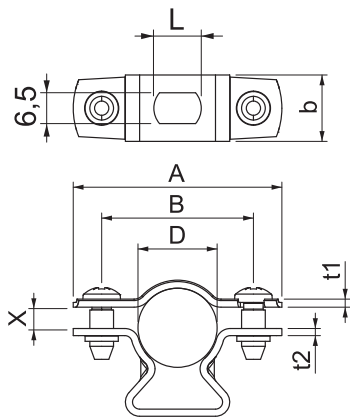

Technical data sheet

Spacer clip 733

Item no. 1362762

Spacer clip for the installation of pipes and cables on walls, ceiling and floors. With self-locking upper part. Fastening via slot From the clip size of 20 suitable for the installation with a nail device or bolt-firing device.

Approved for the maintenance of electrical function to DIN 4102 Part 12, function maintenance classes E30 to E90 (except ALU)

St Steel

G Electrogalvanised

Master data

Item no.	1362762
Type	ASL 733 17 G
Description 1	Distance saddle
Description 2	with slot
Dimension	14-17mm
Material	Steel
Material symbol	St
Surface	Electrogalvanised
Surface to DIN	DIN EN 12329
Surface symbol	G
Smallest sales unit (VG)	25,00 Piece
Weight	2,10 kg/100 pc.

Technical data sheet

Spacer clip 733

Item no. 1362762

Technical data

Dimension A	44,00 mm
Dimension B	32,00 mm
Dimension b	14,00 mm
Dimension D	14,00 - 17,00 mm
Dimension D	17,00 mm
Dimension L	10,00 mm
Dimension t1	1,00 mm
Dimension t2	1,50 mm
Dimension x	4,50 mm
Distance to the wall	<input checked="" type="checkbox"/>
Number of cables/pipes	1,00
Version	Closed
Fastening type	Screw hole
Suitable in fire protection area	<input type="checkbox"/>
Halogen-free	<input checked="" type="checkbox"/>
Plastic coated	<input type="checkbox"/>
Clamping range D	14,00 - 17,00 mm
UV-resistant	<input checked="" type="checkbox"/>