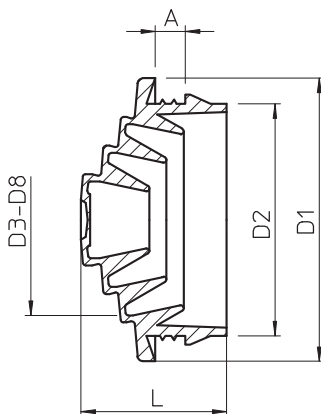

## EDS plug-in seal

Item no. 2012350

The push-in nipple can be cut back to suit the relevant cable diameter.

PE Polyethylene

### Master data

Item no.	2012350
Type	EDS M20 LGR
Description 1	Plug-in seal
Description 2	for 3-mm wall thickness
Dimension	M20
Colour	Light grey
RAL number	7035
Material	Polyethylene
Material symbol	PE
Smallest sales unit (VG)	100,00 Piece
Weight	0,13 kg/100 pc.

### Technical data

Dimension A	3,10 mm
Dimension D1	24,80 mm
Dimension D2	20,30 mm
Dimension D3	6,00 mm
Dimension D4	10,00 mm
Dimension D5	15,00 mm
Dimension D6	17,00 mm
Dimension L	12,80 mm
Dimension t	3,10 mm
Version	Cutttable
For diameter	0,00 - 17,00 mm
For wall thickness	2,50 - 3,10
Sealing range D	0,00 - 17,00 mm
Flame resistant	Flame resistant to VDE 0471/DIN 695 Part 2-1, test temperature 650 °C
Size	M20
Halogen-free	<input checked="" type="checkbox"/>
Nominal diameter	20,00 mm