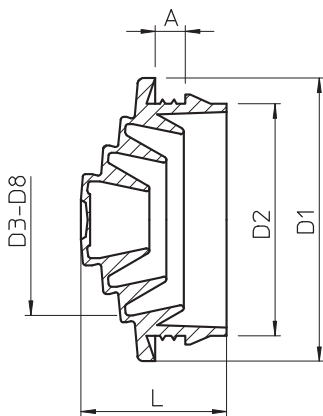

Technical data sheet

EDS plug-in seal

Item no. 2012358

The push-in nipple can be cut back to suit the relevant cable diameter.

TPE Thermoplastic elastomer

Master data

Item no.	2012358
Type	EDS M32 LGR
Description 1	Plug-in seal
Description 2	for 3-mm wall thickness
Dimension	M32
Colour	Light grey
RAL number	7035
Material	Thermoplastic elastomer
Material symbol	TPE
Smallest sales unit (VG)	50,00 Piece
Weight	0,30 kg/100 pc.

Technical data

Dimension A	3,10 mm
Dimension D1	36,30 mm
Dimension D2	32,30 mm
Dimension D3	6,00 mm
Dimension D4	10,00 mm
Dimension D5	15,00 mm
Dimension D6	20,00 mm
Dimension D7	25,00 mm
Dimension D8	28,00 mm
Dimension L	17,80 mm
Dimension t	3,10 mm
Version	Cutttable
For diameter	0,00 - 28,00 mm
For wall thickness	2,50 - 3,10
Sealing range D	0,00 - 28,00 mm
Flame resistant	Flame resistant to VDE 0471/DIN 695 Part 2-1, test temperature 650 °C
Size	M32
Halogen-free	<input checked="" type="checkbox"/>

Technical data sheet

EDS plug-in seal

Item no. 2012358

Technical data

Nominal diameter	32,00 mm
Protection rating	IP54

X-ON Electronics

Largest Supplier of Electrical and Electronic Components

Click to view similar products for [Grommets & Bushings](#) category: