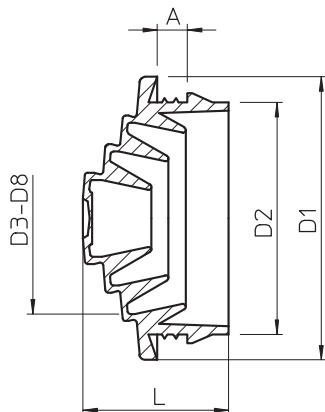

Technical data sheet

EDS plug-in seal

Item no. 2012344

The push-in nipple can be cut back to suit the relevant cable diameter.

TPE Thermoplastic elastomer

Master data

Item no.	2012344
Type	EDS M32 SW
Description 1	Plug-in seal
Description 2	for 3-mm wall thickness
Dimension	M32
Colour	Black
Material	Thermoplastic elastomer
Material symbol	TPE
Smallest sales unit (VG)	50,00 Piece
Weight	0,25 kg/100 pc.

Technical data

Dimension A	3,10 mm
Dimension D1	36,30 mm
Dimension D2	32,30 mm
Dimension D3	6,00 mm
Dimension D4	10,00 mm
Dimension D5	15,00 mm
Dimension D6	20,00 mm
Dimension D7	25,00 mm
Dimension D8	28,00 mm
Dimension L	17,80 mm
Dimension t	3,10 mm
Version	Cutttable
For diameter	0,00 - 28,00 mm
For wall thickness	2,50 - 3,10
Sealing range D	0,00 - 28,00 mm
Flame resistant	Flame resistant to VDE 0471/DIN 695 Part 2-1, test temperature 650 °C
Size	M32
Halogen-free	<input checked="" type="checkbox"/>
Nominal diameter	32,00 mm

Technical data sheet

EDS plug-in seal

Item no. 2012344

Technical data

Protection rating | IP54

X-ON Electronics

Largest Supplier of Electrical and Electronic Components

Click to view similar products for [Grommets & Bushings](#) category: