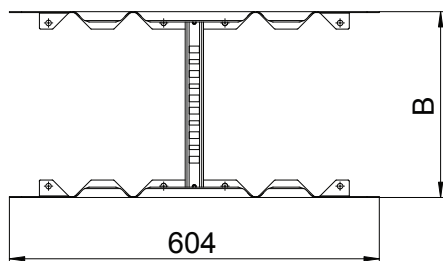

## Multifunctional connector 60

Item no. 6225718

Multifunctional connector for joining cable ladders with a side height of 60 mm. Symmetrical and asymmetrical reductions, infinitely-adjustable bends between 0–60° and add-on tees can be created.

### Master data

Item no.	6225718
Type	LMFV 660 FS
Description 1	Multifunctional connector
Description 2	for cable ladder
Dimension	60x600
Material	Steel
Material symbol	St
Surface	Strip galvanised
Surface to DIN	DIN EN 10346
Surface symbol	FS
Smallest sales unit (VG)	1,00 Piece
Weight	149,30 kg/100 pc.

### Technical data

Length	604,00 mm
Width	600,00 mm
Height	60,00 mm
Side height	60,00 mm
Dimension B	600,00 mm
Version	Straight and angle connector
Plate thickness	1,50 mm
Suitable for cable support system width	600,00 - 600,00 mm
Suitable for cable tray system height	60,00 mm
Suitable for cable tray	<input type="checkbox"/>
Suitable for mesh cable tray	<input type="checkbox"/>
Suitable for cable ladder	<input checked="" type="checkbox"/>
Suitable for maintaining electrical function	<input type="checkbox"/>
Adjustable connector, horizontal	<input checked="" type="checkbox"/>