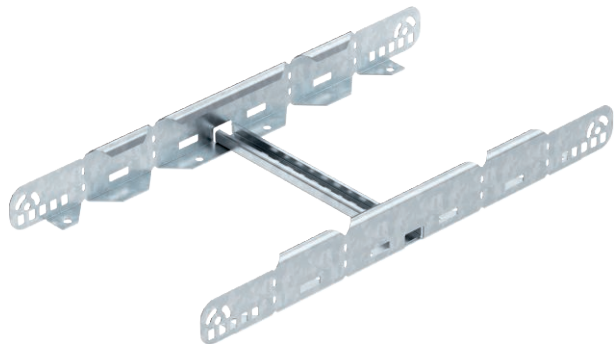

## Multifunctional connector 60

Item no. 6225718

Multifunctional connector for joining cable ladders with a side height of 60 mm. Symmetrical and asymmetrical reductions, infinitely-adjustable bends between 0–60° and add-on tees can be created.

<b>St</b>	Steel
<b>FS</b>	Strip galvanised

### Master data

Item no.	6225718
Type	LMFV 660 FS
Description 1	Multifunctional connector
Description 2	for cable ladder
Dimension	60x600
Material	Steel
Material symbol	St
Surface	Strip galvanised
Surface to DIN	DIN EN 10346
Surface symbol	FS
Smallest sales unit (VG)	1,00 Piece
Weight	149,30 kg/100 pc.

### Technical data

Length	604,00 mm
Width	600,00 mm
Height	60,00 mm
Side height	60,00 mm
Dimension B	600,00 mm
Version	Straight and angle connector
Plate thickness	1,50 mm
Suitable for cable support system width	600,00 - 600,00 mm
Suitable for cable tray system height	60,00 mm
Suitable for cable tray	<input type="checkbox"/>
Suitable for mesh cable tray	<input type="checkbox"/>
Suitable for cable ladder	<input checked="" type="checkbox"/>
Suitable for maintaining electrical function	<input type="checkbox"/>
Adjustable connector, horizontal	<input checked="" type="checkbox"/>