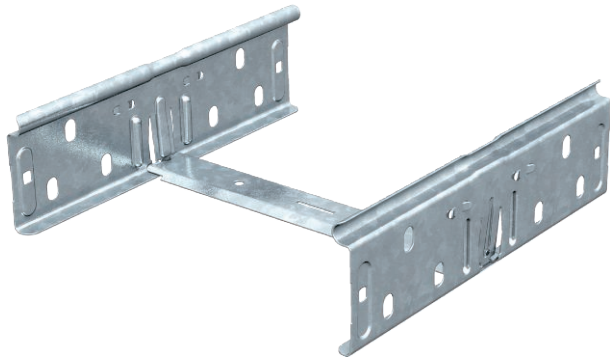

Technical data sheet

Straight connector set 60

Item no. 6068154

Quick connector set for straight, screwless connections of cable trays and fittings with a side height of 60 mm.

St	Steel
FS	Strip galvanised

Additional product text, instruction: The continuous earthing connection is guaranteed without a screw connection.

Master data

Item no.	6068154
Type	RV 610 FS
Description 1	Straight connector set
Description 2	for cable tray
Dimension	60x100
Material	Steel
Material symbol	St
Surface	Strip galvanised
Surface to DIN	DIN EN 10346
Surface symbol	FS
Smallest sales unit (VG)	10,00 Piece
Weight	19,40 kg/100 pc.

Technical data

Length	200,00 mm
Width	100,00 mm
Width	4,00 in
Side height	60,00 mm
Side height	2,00 in
Dimension	200 x 58,7 mm
Version	Straight connector
Plate thickness	0,75 mm
Suitable for cable tray	<input checked="" type="checkbox"/>
Suitable for mesh cable tray	<input type="checkbox"/>
Suitable for cable ladder	<input type="checkbox"/>
Suitable for maintaining electrical function	<input checked="" type="checkbox"/>
Adjustable connector, horizontal	<input type="checkbox"/>
Adjustable connector, vertical	<input type="checkbox"/>

Technical data sheet

Straight connector set 60

Item no. 6068154

Technical data

Rustproof steel, pickled	<input type="checkbox"/>
Connection type	Screwless connector

X-ON Electronics

Largest Supplier of Electrical and Electronic Components