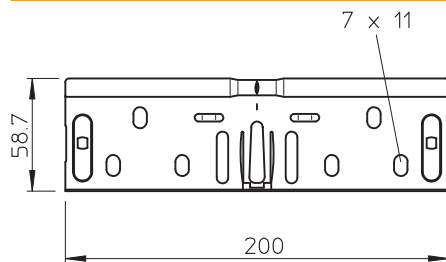

Technical data sheet

Straight connector set 60

Item no. 6068154

Quick connector set for straight, screwless connections of cable trays and fittings with a side height of 60 mm.

St	Steel
FS	Strip galvanised

Additional product text, instruction: The continuous earthing connection is guaranteed without a screw connection.

Master data

Item no.	6068154
Type	RV 610 FS
Description 1	Straight connector set
Description 2	for cable tray
Dimension	60x100
Material	Steel
Material symbol	St
Surface	Strip galvanised
Surface to DIN	DIN EN 10346
Surface symbol	FS
Smallest sales unit (VG)	10,00 Piece
Weight	19,40 kg/100 pc.

Technical data

Length	200,00 mm
Width	100,00 mm
Width	4,00 in
Side height	60,00 mm
Side height	2,00 in
Dimension	200 x 58,7 mm
Version	Straight connector
Plate thickness	0,75 mm
Suitable for cable tray	<input checked="" type="checkbox"/>
Suitable for mesh cable tray	<input type="checkbox"/>
Suitable for cable ladder	<input type="checkbox"/>
Suitable for maintaining electrical function	<input checked="" type="checkbox"/>
Adjustable connector, horizontal	<input type="checkbox"/>
Adjustable connector, vertical	<input type="checkbox"/>

Technical data sheet

Straight connector set 60

Item no. 6068154

Technical data

Rustproof steel, pickled	<input type="checkbox"/>
Connection type	Screwless connector

X-ON Electronics

Largest Supplier of Electrical and Electronic Components