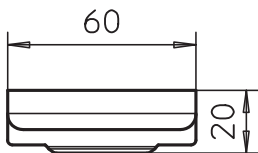

### Master data

Item no.	6067970
Type	TSGV A2
Description 1	Barrier strip connector
Description 2	for all barrier strip heights
Material	Stainless steel, grade 301
Material symbol	A2
Surface	Bright, reworked
Surface symbol	2B
Smallest sales unit (VG)	10,00 Piece
Weight	0,90 kg/100 pc.

### Technical data

Length	60,00 mm
Width	20,00 mm
Fastening type	Clamp fastening
Suitable for mesh cable tray	<input checked="" type="checkbox"/>
Suitable for cable ladder	<input checked="" type="checkbox"/>
Suitable for cable tray	<input checked="" type="checkbox"/>
Suitable for maintaining electrical function	<input type="checkbox"/>
Suitable for vertical ladder	<input type="checkbox"/>
Rustproof steel, pickled	<input type="checkbox"/>