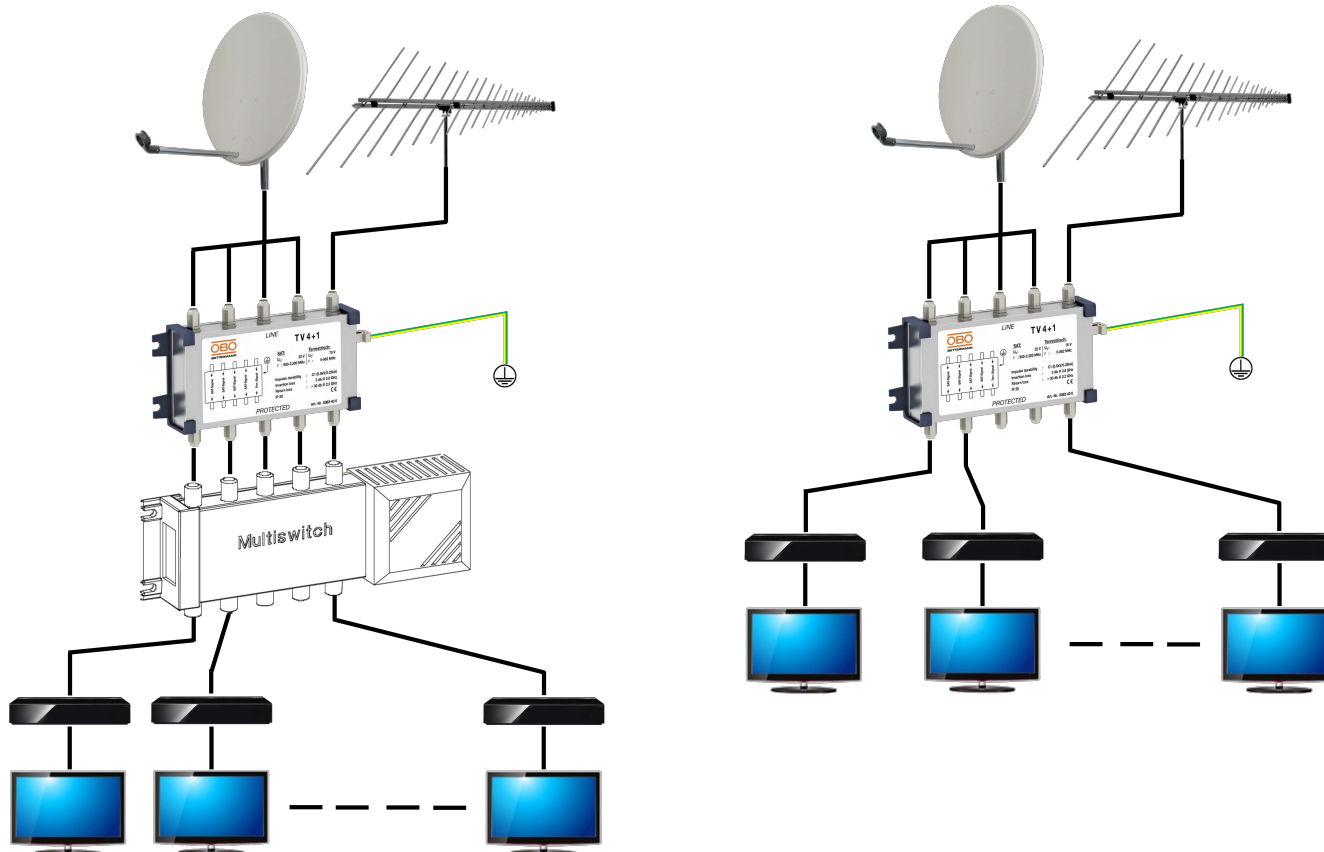

Anwendung / Application

Head Office OBO BETTERMANN GmbH & Co.
Postfach 1120 · 58694 Menden, Germany
Hüngser Ring 52 · D-58710 Menden
Tel. +49 (0)2373-89-0 Fax +49 (0)2373-89-238
E-Mail: info@obo.de · www.obo-bettermann.com

Technical Hotline
Telefon +49 (0)2373/89-1500
Telefax +49 (0)2373/89-1550
E-Mail hotline@obo.de