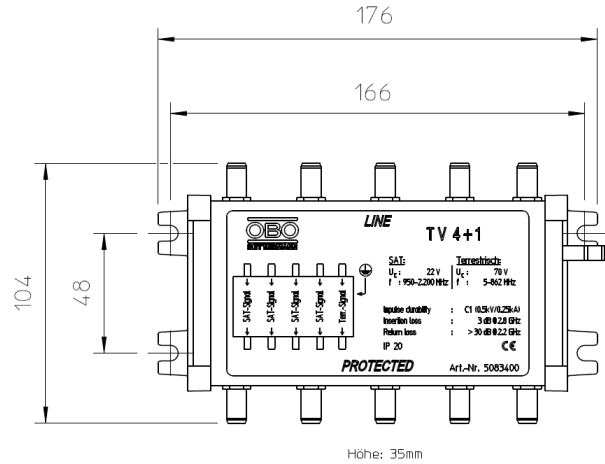

Installation Instruction

OBO TV 4+1 Schutzgerät / OBO TV 4+1 Protection device

Technische Daten / Technical Data

Type	TV 4 + 1	
	SAT	Terrestrial
Interface	SAT	Terrestrial
Uc DC	22 V	70 V
C _{Line-Line}	< 500 pF	< 50 pF
C _{Line-Earth}	< 500 pF	< 50 pF
R _{iso}	> 10 MΩ	> 1000 MΩ
U _P Ader-Ader	≤ 45 V	≤ 500 V
U _P Ader-Erde	≤ 45 V	≤ 500 V
Impulse durability _{Line-Line}	C1: 0,5 kV _{1,2/50}	C1: 0,5 kV _{1,2/50}
Impulse durability _{Line-Earth}	C1: 0,5 kV _{1,2/50}	C1: 0,5 kV _{1,2/50}
I _{Total} 8/20	0,5 kA	
IL DC	2,0 A	
Insertion loss 3dB	2,8 GHz	
Return loss (5-2.200 MHz)	> 30 dB	
Wave Resistance Z ₀	75Ω	
t _a	≤ 1 ns	≤ 100 ns
v °C	- 40 °C - + 80 °C	
Protection rating	IP 20	
Mounting	wall mounting	
Connection	F-connector	
Earthing	screw connection	
Housing material	metal	
Colour	bright	
Testing standard	IEC 61643-21	
f	950-2200 Mhz	5-862 Mhz
Order No.	5083 40 0	