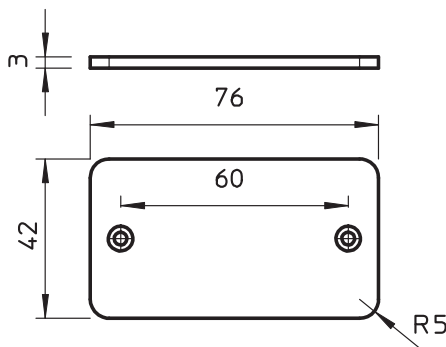

## Wall light socket cover

Art.-Nr. 2003218

Wall light socket cover for flush closure of the wall outlet socket, surface is roughened, cover bolts can be lowered. Delivery including two 15 mm bolts.

**PS** Polystyrene

### Master data

Item no.	2003218
Type	UW AD
Description 1	Wall light socket cover
Description 2	concealed
Dimension	76x42x3
Colour	White
Material	Polystyrene
Material symbol	PS
Smallest sales unit	10,00 Piece
Weight	0,60 kg/100 pc.

### Technical data

Width	42,00 mm
Height	3,00 mm
Length	76,00 mm
Fastening type	Screw-on lid
Cover	Not transparent
Cover fastening	Screwed
Flame resistant	Flame resistant to VDE 0471/DIN 695 Part 2-1, test temperature 750 °C
Shape	Other
Halogen-free	<input checked="" type="checkbox"/>
With bolts	<input type="checkbox"/>
Sealable	<input type="checkbox"/>
Impact-resistant	<input checked="" type="checkbox"/>