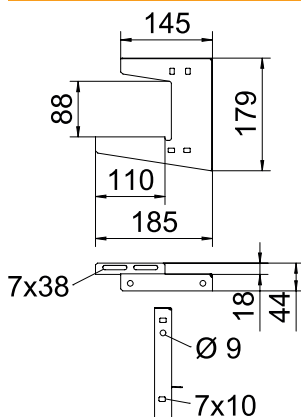

Technical data sheet

Wall and ceiling bracket

Item no. 6363702

Wall and ceiling bracket for universal structural fastening.

- St** Steel
- FS** Strip galvanised

Master data

Item no.	6363702
Type	WDB L 100 FS
Description 1	Wall and ceiling bracket
Description 2	lightweight version
Dimension	B100mm
Material	Steel
Material symbol	St
Surface	Strip galvanised
Surface to DIN	DIN EN 10346
Surface symbol	FS
Smallest sales unit (VG)	1 Piece
Weight	15,00 kg/100 pc.

Technical data

Length	185,00 mm
Width	110,00 mm
Height	179,00 mm
Dimension B	110,00 mm
Dimension H	179,00 mm
Dimension h1	88,00 mm
Dimension L	185,00 mm
Version	Suspension bracket (C clamp)
Tray fastening	Screw-on
F in ceiling	0,25 kN
F in kN wall	0,25 kN
for width	100,00 mm
for threaded rod	M8
For metric threaded rod	8
Suitable for tray/ladder width	100,00 mm
Suitable for maintaining electrical function	<input type="checkbox"/>
Suitable for cable tray	<input checked="" type="checkbox"/>

Technical data sheet

Wall and ceiling bracket

Item no. 6363702

Technical data

Suitable for cable ladder	<input checked="" type="checkbox"/>
Suitable for mesh cable tray	<input checked="" type="checkbox"/>
Hole diameter	7,00 mm
Material thickness	1,00 mm
Adjustable	<input type="checkbox"/>

Appr. load:

Table 1

Tables controller | s-1=grau;z-1=grau;z-2=grau

Wall fastening						
	Max. load [kN]					
	Bracket length [mm]					
Anchor type	50	100	150	200	300	400
BZ-U 8-30-41/95	0,40	0,25	0,22	0,30	0,20	0,12