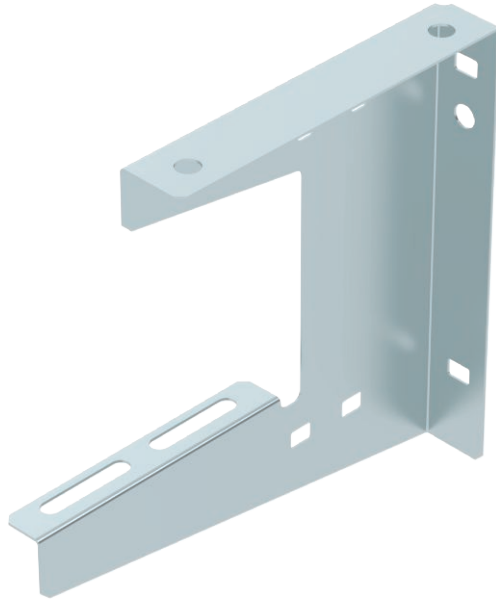

Technical data sheet

Wall and ceiling bracket

Item no. 6363702

Wall and ceiling bracket for universal structural fastening.

- St** Steel
- FS** Strip galvanised

Master data

Item no.	6363702
Type	WDB L 100 FS
Description 1	Wall and ceiling bracket
Description 2	lightweight version
Dimension	B100mm
Material	Steel
Material symbol	St
Surface	Strip galvanised
Surface to DIN	DIN EN 10346
Surface symbol	FS
Smallest sales unit (VG)	1 Piece
Weight	15,00 kg/100 pc.

Technical data

Length	185,00 mm
Width	110,00 mm
Height	179,00 mm
Dimension B	110,00 mm
Dimension H	179,00 mm
Dimension h1	88,00 mm
Dimension L	185,00 mm
Version	Suspension bracket (C clamp)
Tray fastening	Screw-on
F in ceiling	0,25 kN
F in kN wall	0,25 kN
for width	100,00 mm
for threaded rod	M8
For metric threaded rod	8
Suitable for tray/ladder width	100,00 mm
Suitable for maintaining electrical function	<input type="checkbox"/>
Suitable for cable tray	<input checked="" type="checkbox"/>

Technical data sheet

Wall and ceiling bracket

Item no. 6363702

Technical data

Suitable for cable ladder	<input checked="" type="checkbox"/>
Suitable for mesh cable tray	<input checked="" type="checkbox"/>
Hole diameter	7,00 mm
Material thickness	1,00 mm
Adjustable	<input type="checkbox"/>