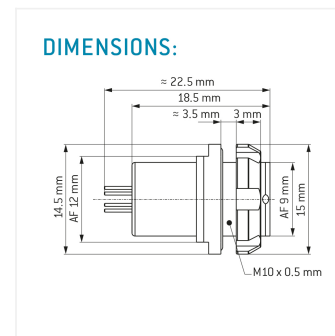

G80B0C-P09QC00-0000
series_b, type_g8

General information

Part number	G80B0C-P09QC00-0000
Termination	pcb
Size	0
Locking principle	break , push
Keying	0_key

Contact insert description

Number of contacts	9
Contact type	sockets
Contact diameter	05mm
Insulator material	peek
Termination	pcb
Termination diameter	05mm

reverse_gender_on_request

Technical information

Max. creepage and air clearance distance	04_mm	08_mm
Nominal current single contact	04_a	iec_60512_5_2
Nominal current insert	2,6 A	vde_0298_4
Test voltage	06_kv_ac	sae_13441