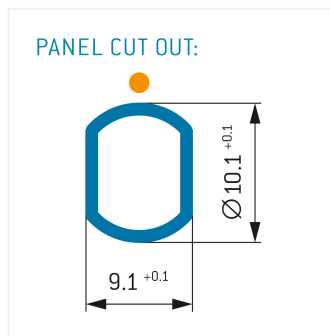

G80B0C-P09QC00-0000
series_b, type_g8

General information

Part number	G80B0C-P09QC00-0000
Termination	pcb
Size	0
Locking principle	break , push
Keying	0_key

Contact insert description

Number of contacts	9
Contact type	sockets
Contact diameter	05mm
Insulator material	peek
Termination	pcb
Termination diameter	05mm

reverse_gender_on_request

Technical information

Max. creepage and air clearance distance	04_mm	08_mm
Nominal current single contact	04_a	iec_60512_5_2
Nominal current insert	2,6 A	vde_0298_4
Test voltage	06_kv_ac	sae_13441