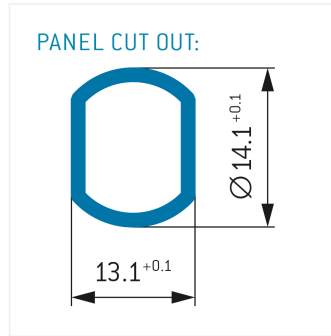

G81YAR-P04WJG0-000L
amc, type_g8

General information

Part number	G81YAR-P04WJG0-000L
Termination	solder
Size	1
Locking principle	break , push
Keying	a_key_amc
Cable Diameter	cable_amc_1

Contact insert description

Number of contacts	4
Contact type	sockets
Contact diameter	09mm
Insulator material	peek
Wire cross section	22_awg
Termination	solder
Termination diameter	085mm
Data transmission	ethernet_100

reverse_gender_on_request