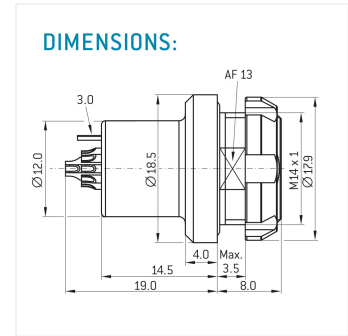

G81YAR-P04WJG0-000L
amc, type_g8

General information

Part number	G81YAR-P04WJG0-000L
Termination	solder
Size	1
Locking principle	break , push
Keying	a_key_amc
Cable Diameter	cable_amc_1

Contact insert description

Number of contacts	4
Contact type	sockets
Contact diameter	09mm
Insulator material	peek
Wire cross section	22_awg
Termination	solder
Termination diameter	085mm
Data transmission	ethernet_100

reverse_gender_on_request

Technical information

Nominal current single contact	10_a	iec_60512_5_2
Nominal current insert	10 A	vde_0298_4
Test voltage	15_kv_ac	eia_364_20f

safety_text

Mechanical and environmental data

Degree of protection*	ipsk8_ip6k9k
Operating temperature	51_125_c
Mating cycles	5000