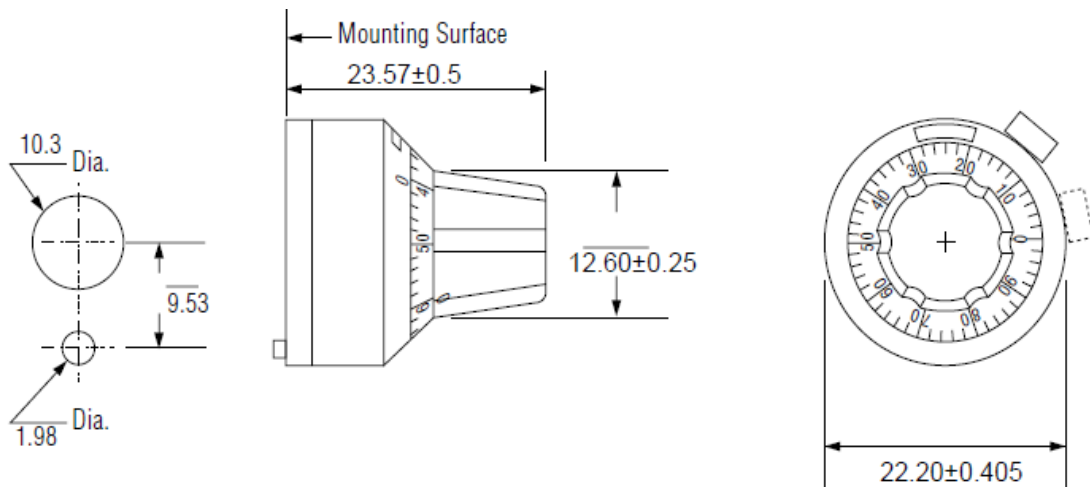

ACD22 10 Turns Counting Dial

22mm, 10 turns counting dial in satin-chrome finish, for precision potentiometers and other rotating devices.

- Compact design
- Accepts 6.35mm (1/4 ") diameter shafts
- Excellent legibility
- Locking brake

Characteristics

Number of turns:	10 turns
Dial Divisions:	50 Per turn
Diameter:	22mm
Weight:	16 grams
Finish:	Satin-chrome with black plastic knob
Markings:	White on black background
Readout:	Concentric scale

Dimensions

Ordering Procedure

Standard product: Series, diameter, shaft dia, number of turns
ACD22 6.35-10

ARCOL UK Limited,
Threemilestone Ind. Estate,
Truro, Cornwall, TR4 9LG, UK.
T +44 (0) 1872 277431
F +44 (0) 1872 222002
E sales@arcolresistors.com