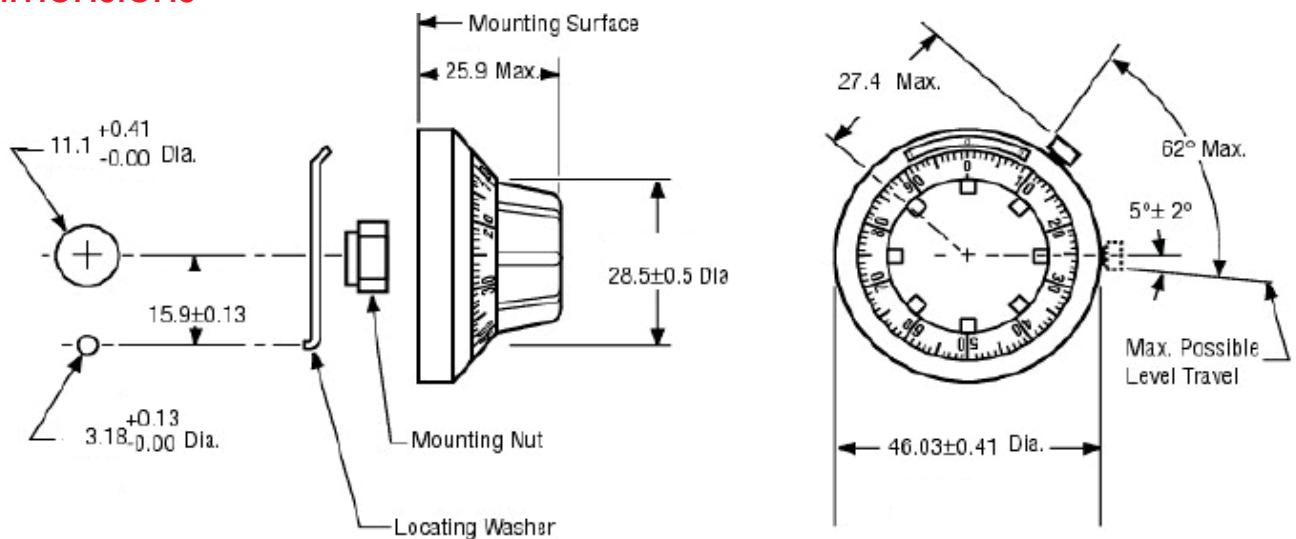

ACD46 15 Turns Counting Dial

46mm, 15 turns counting dial in satin-chrome finish, for precision potentiometers and other rotating devices.

- Accepts 6.35mm (1/4 ") diameter shafts
- Excellent legibility
- Locking brake

Characteristics

Number of turns:	15 turns
Dial Divisions:	100 Per turn
Diameter / Depth:	46mm / 25mm
Weight:	75 grams
Finish:	Satin-chrome with black plastic knob
Markings:	Black on chrome
Readout:	Concentric scale

Dimensions

Ordering Procedure

Standard product: Series, diameter, shaft dia, number of turns
ACD46 6.35-15

ARCOL UK Limited,
Threemilestone Ind. Estate,
Truro, Cornwall, TR4 9LG, UK.
T +44 (0) 1872 277431
F +44 (0) 1872 222002
E sales@arcolresistors.com