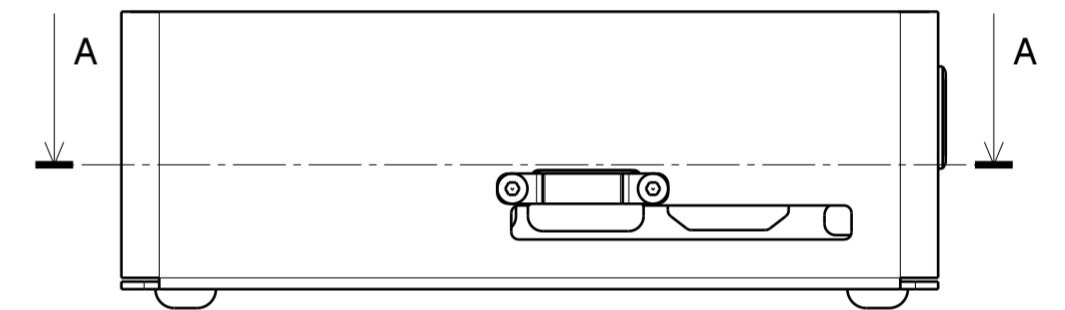

ISO View
Scale: 1:2

Bottom view
Scale: 1:1

Right view
Scale: 1:1

Front view
Scale: 1:1

Left view
Scale: 1:1

Rear view
Scale: 1:1

Top view
Scale: 1:1

Section view A-A
Scale: 1:1

ITEM REF			NUMBER	DESCRIPTION	MATERIAL	REMARKS	Unit: metric
						Weight	.
View pos	Sign	General tolerance				Scale (if not 1:1)	1:1
	AP	SS-ISO 2768-1-m					
Checked	Approved	Drawing file				Sheet	1:1
	AP						
Title (max 20 pos)						Date	2020-12-22
						Drawing no	Rev.
						Drawing OKDO Jetson Nano 2GB Case	