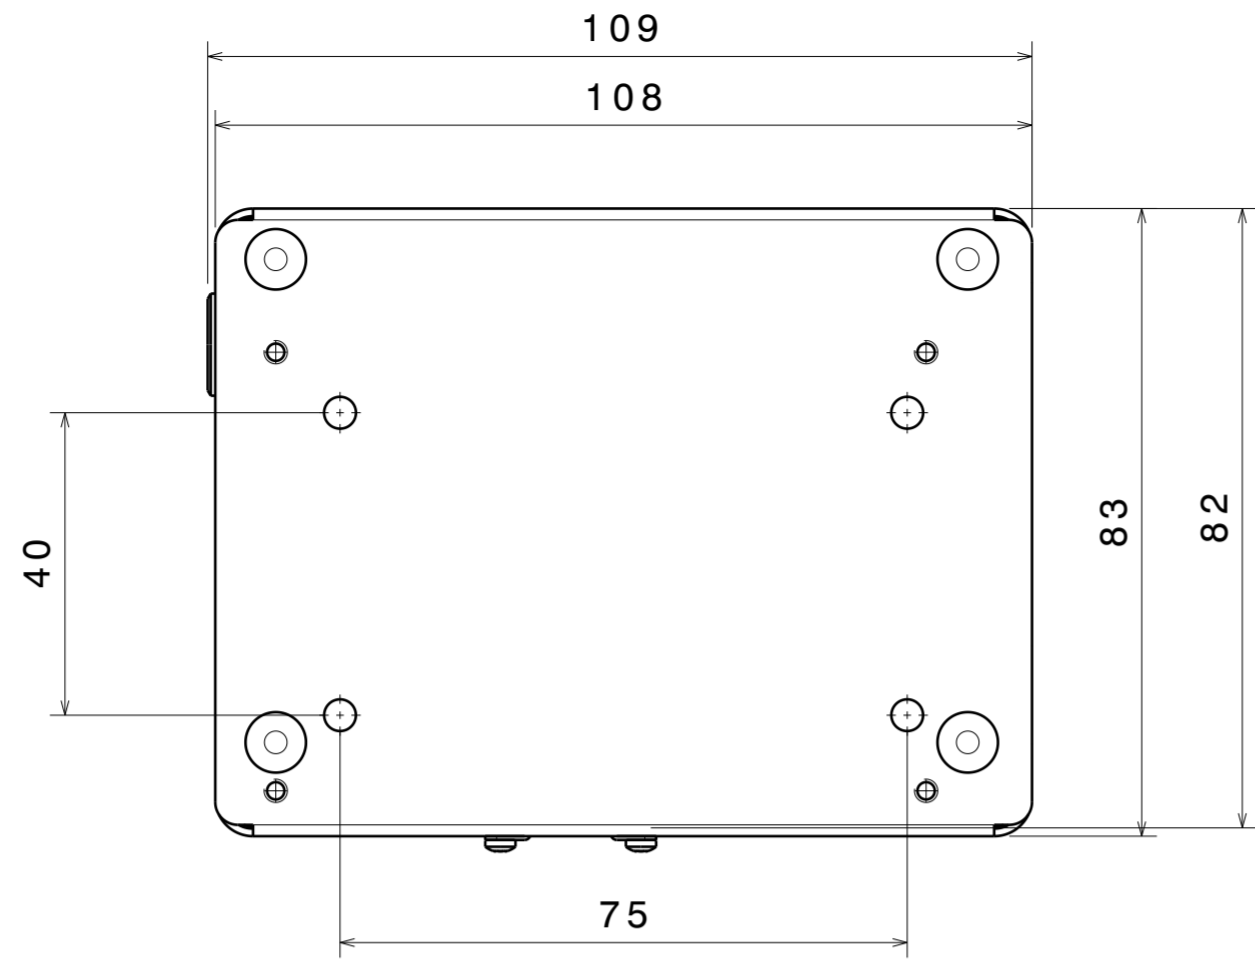

ISO View
Scale: 1:2

Bottom view
Scale: 1:1

Right view
Scale: 1:1

Front view
Scale: 1:1

Left view
Scale: 1:1

Rear view
Scale: 1:1

Top view
Scale: 1:1

Section view A-A
Scale: 1:1

ITEM REF			NUMBER	DESCRIPTION	MATERIAL	REMARKS	Unit: metric
						Weight	.
View pos	Sign	General tolerance				Scale (if not 1:1)	1:1
	AP	SS-ISO 2768-1-m					
Checked	Approved	Drawing file				Sheet	1:1
	AP						
Title (max 20 pos)						Date	2020-12-22
						Drawing no	Rev.
						Drawing OKDO Jetson Nano 2GB Case	