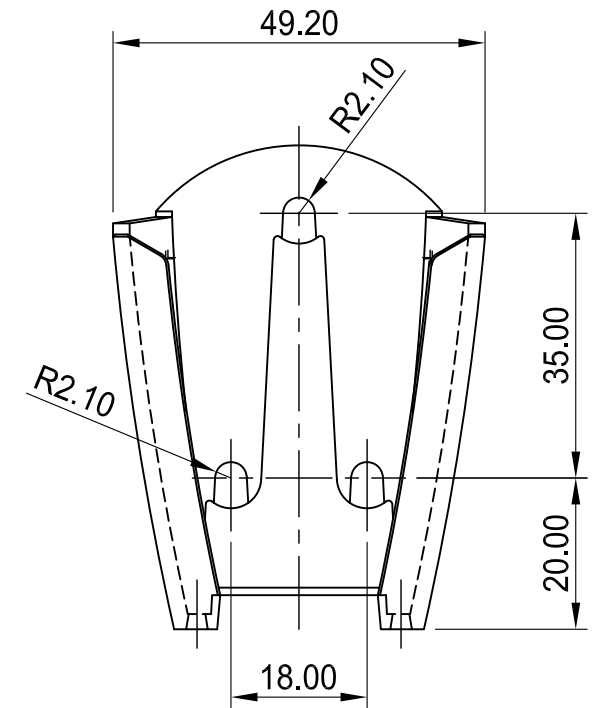

Section with
kept in case

Max. screwhead diameter up to $\varnothing 8.00$.
Suitable screws are acc. to DIN 7981
(e. c. Phillips screws $\varnothing 4.2$)

Informationskopie
wird nicht aktualisiert

Copy for Information
will not be updated