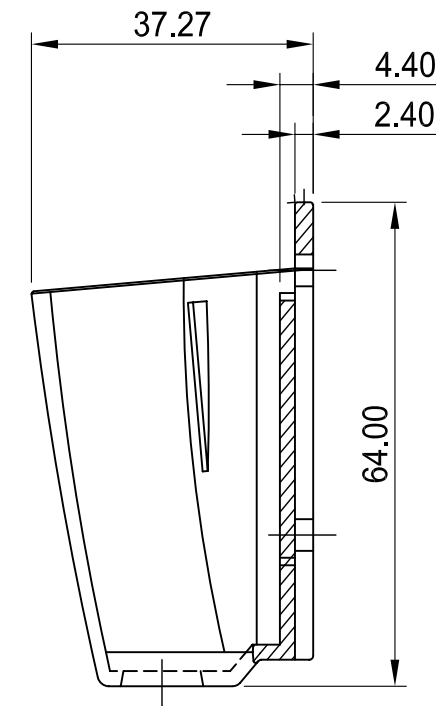

Section with
kept in case

Max. screwhead diameter up to $\varnothing 8.00$.
Suitable screws are acc. to DIN 7981
(e. c. Phillips screws $\varnothing 4.2$)

Informationskopie
wird nicht aktualisiert

Copy for Information
will not be updated