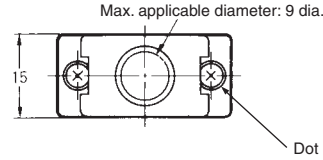

XM2S Hood Covers

■ Dimensions

(unit: mm)

9-contact Hoods

- XM2S-0911
(M2.6 × 0.45 metric screws)
- XM2S-0912
(M3 × 0.5 metric screws)
- XM2S-0913
(#4-40 UNC inch screws)

9-contact Hoods

15-, 25- and 37-contact Hoods

15-, 25- and 37-contact Hoods

- XM2S-□□11
(M2.6 × 0.45 metric screws)
- XM2S-□□12
(M3 × 0.5 metric screws)
- XM2S-□□13
(#4-40 UNC inch screws)

Dimensions

Dot shape		
No dot	1 dot	2 dots

No. of contacts	A	B	C	D	E	F
15	40.5	33.32	26.5	19	30	10
25	54.0	47.04	40	29	38	11
37	70.5	63.50	57	42	50	13

■ Ordering Information

Applicable Anchors	Lock screw	M2.6 × 0.45 metric screws (No dot)	M3 × 0.5 metric screws (1 dot)	#4-40 UNC inch screws (2 dots)
	Anchor 1	XM2Z-0001	XM2Z-0002	XM2Z-0003
	Anchor 2	XM2Z-0011	XM2Z-0012	XM2Z-0013
No. of contacts	Anchor 3	XM2Z-0021	XM2Z-0022	XM2Z-0023
9		XM2S-0911	XM2S-0912	XM2S-0913
15		XM2S-1511	XM2S-1512	XM2S-1513
25		XM2S-2511	XM2S-2512	XM2S-2513
37		XM2S-3711	XM2S-3712	XM2S-3713