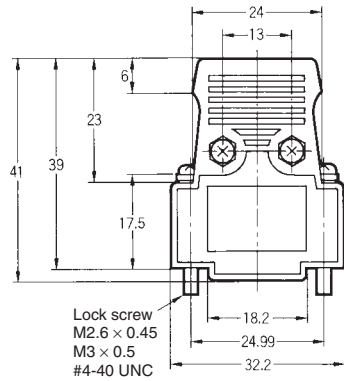

XM2S Hood Covers

■ Dimensions

(unit: mm)

9-contact Hoods

- XM2S-0911
(M2.6 × 0.45 metric screws)
- XM2S-0912
(M3 × 0.5 metric screws)
- XM2S-0913
(#4-40 UNC inch screws)

9-contact Hoods

15-, 25- and 37-contact Hoods

15-, 25- and 37-contact Hoods

- XM2S-□□11
(M2.6 × 0.45 metric screws)
- XM2S-□□12
(M3 × 0.5 metric screws)
- XM2S-□□13
(#4-40 UNC inch screws)

Dimensions

Dot shape		
No dot	1 dot	2 dots

No. of contacts	A	B	C	D	E	F
15	40.5	33.32	26.5	19	30	10
25	54.0	47.04	40	29	38	11
37	70.5	63.50	57	42	50	13

■ Ordering Information

Applicable Anchors	Lock screw	M2.6 × 0.45 metric screws (No dot)	M3 × 0.5 metric screws (1 dot)	#4-40 UNC inch screws (2 dots)
	Anchor 1	XM2Z-0001	XM2Z-0002	XM2Z-0003
	Anchor 2	XM2Z-0011	XM2Z-0012	XM2Z-0013
No. of contacts	Anchor 3	XM2Z-0021	XM2Z-0022	XM2Z-0023
9		XM2S-0911	XM2S-0912	XM2S-0913
15		XM2S-1511	XM2S-1512	XM2S-1513
25		XM2S-2511	XM2S-2512	XM2S-2513
37		XM2S-3711	XM2S-3712	XM2S-3713

- XM2Z-0071 (M2.6 × 0.45 metric screws)
- XM2Z-0072 (M3 × 0.5 metric screws)
- XM2Z-0073 (#4-40 UNC inch screws)

Materials and Finish
Brass/nickel plated

Dimensions

Model	A	Groove	Groove shape
XM2Z-0071	M2.6 × 0.45	None	
XM2Z-0072	M3 × 0.5	1	
XM2Z-0073	#4-40 UNC	2	