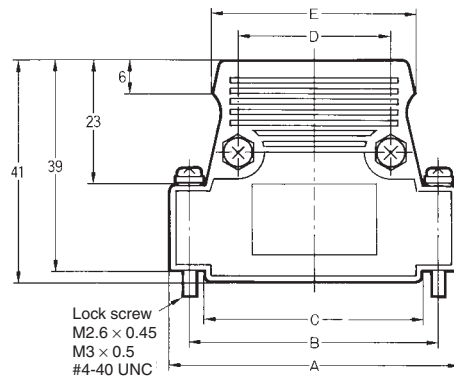

XM2S Hood Covers

■ Dimensions

(unit: mm)

9-contact Hoods

- XM2S-0911
(M2.6 × 0.45 metric screws)
- XM2S-0912
(M3 × 0.5 metric screws)
- XM2S-0913
(#4-40 UNC inch screws)

9-contact Hoods

15-, 25- and 37-contact Hoods

15-, 25- and 37-contact Hoods

- XM2S-□□11
(M2.6 × 0.45 metric screws)
- XM2S-□□12
(M3 × 0.5 metric screws)
- XM2S-□□13
(#4-40 UNC inch screws)

Dimensions

Dot shape		
No dot	1 dot	2 dots

No. of contacts	A	B	C	D	E	F
15	40.5	33.32	26.5	19	30	10
25	54.0	47.04	40	29	38	11
37	70.5	63.50	57	42	50	13

■ Ordering Information

Applicable Anchors	Lock screw	M2.6 × 0.45 metric screws (No dot)	M3 × 0.5 metric screws (1 dot)	#4-40 UNC inch screws (2 dots)
	Anchor 1	XM2Z-0001	XM2Z-0002	XM2Z-0003
	Anchor 2	XM2Z-0011	XM2Z-0012	XM2Z-0013
No. of contacts	Anchor 3	XM2Z-0021	XM2Z-0022	XM2Z-0023
9		XM2S-0911	XM2S-0912	XM2S-0913
15		XM2S-1511	XM2S-1512	XM2S-1513
25		XM2S-2511	XM2S-2512	XM2S-2513
37		XM2S-3711	XM2S-3712	XM2S-3713

- XM2Z-0071 (M2.6 × 0.45 metric screws)
- XM2Z-0072 (M3 × 0.5 metric screws)
- XM2Z-0073 (#4-40 UNC inch screws)

Materials and Finish
Brass/nickel plated

Dimensions

Model	A	Groove	Groove shape
XM2Z-0071	M2.6 × 0.45	None	
XM2Z-0072	M3 × 0.5	1	
XM2Z-0073	#4-40 UNC	2	