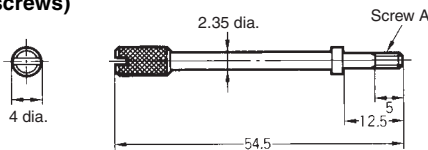

15-, 25- and 37-contact Hoods

- XM2S-□□11
(M2.6 × 0.45 metric screws)
- XM2S-□□12
(M3 × 0.5 metric screws)
- XM2S-□□13
(#4-40 UNC inch screws)

Dimensions

Dot shape		
No dot	1 dot	2 dots

No. of contacts	A	B	C	D	E	F
15	40.5	33.32	26.5	19	30	10
25	54.0	47.04	40	29	38	11
37	70.5	63.50	57	42	50	13

■ Ordering Information

Applicable Anchors	Lock screw	M2.6 × 0.45 metric screws (No dot)	M3 × 0.5 metric screws (1 dot)	#4-40 UNC inch screws (2 dots)
	Anchor 1	XM2Z-0001	XM2Z-0002	XM2Z-0003
	Anchor 2	XM2Z-0011	XM2Z-0012	XM2Z-0013
No. of contacts	Anchor 3	XM2Z-0021	XM2Z-0022	XM2Z-0023
9		XM2S-0911	XM2S-0912	XM2S-0913
15		XM2S-1511	XM2S-1512	XM2S-1513
25		XM2S-2511	XM2S-2512	XM2S-2513
37		XM2S-3711	XM2S-3712	XM2S-3713

Note: Lock screws are attached to the Hood. Select D-sub Connectors with Anchors or Grounding Fixtures that fit the lock screw of the Hood.

■ Accessories (Sold Separately)

Anchor 5 (For Jackscrews and XM2S Hood)

- XM2Z-0071 (M2.6 × 0.45 metric screws)
- XM2Z-0072 (M3 × 0.5 metric screws)
- XM2Z-0073 (#4-40 UNC inch screws)

Materials and Finish
Brass/nickel plated

Dimensions

Model	A	Groove	Groove shape
XM2Z-0071	M2.6 × 0.45	None	
XM2Z-0072	M3 × 0.5	1	
XM2Z-0073	#4-40 UNC	2	