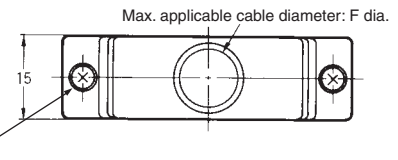

XM2S Hood Covers

■ Dimensions

(unit: mm)

9-contact Hoods

- XM2S-0911
(M2.6 × 0.45 metric screws)
- XM2S-0912
(M3 × 0.5 metric screws)
- XM2S-0913
(#4-40 UNC inch screws)

9-contact Hoods

15-, 25- and 37-contact Hoods

15-, 25- and 37-contact Hoods

- XM2S-□□11
(M2.6 × 0.45 metric screws)
- XM2S-□□12
(M3 × 0.5 metric screws)
- XM2S-□□13
(#4-40 UNC inch screws)

Dimensions

Dot shape		
No dot	1 dot	2 dots

No. of contacts	A	B	C	D	E	F
15	40.5	33.32	26.5	19	30	10
25	54.0	47.04	40	29	38	11
37	70.5	63.50	57	42	50	13

■ Ordering Information

Applicable Anchors	Lock screw	M2.6 × 0.45 metric screws (No dot)	M3 × 0.5 metric screws (1 dot)	#4-40 UNC inch screws (2 dots)
	Anchor 1	XM2Z-0001	XM2Z-0002	XM2Z-0003
	Anchor 2	XM2Z-0011	XM2Z-0012	XM2Z-0013
No. of contacts	Anchor 3	XM2Z-0021	XM2Z-0022	XM2Z-0023
9		XM2S-0911	XM2S-0912	XM2S-0913
15		XM2S-1511	XM2S-1512	XM2S-1513
25		XM2S-2511	XM2S-2512	XM2S-2513
37		XM2S-3711	XM2S-3712	XM2S-3713