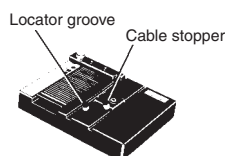

## Special Tools

XY2B-0002

IDC Tool (Attachments sold separately)

Model
XY2B-0002

## IDC Tool Attachments for XG4M and XG2A

XY2B-1007

Attachment for the XG4M

XY2B-1006

Attachment for the XG2A

### Operation

XG4M-series Connectors must be placed face down into the locator slot of the Attachment. (With the XG2A Series, place the terminal block in the Attachment.) Insert the cable until it is flush against the cable stopper. Connections are made by pulling the handle towards you until it stops. For details on operation, see the user's manual supplied with the IDC Tool.

### Operation

XG4E-series Connectors must be placed face down into the locator slot of the Attachment. Insert the cable until it is flush against the cable stopper. Next set the proper spacer for the Plug. Connections are made by pulling the handle towards you until it stops.