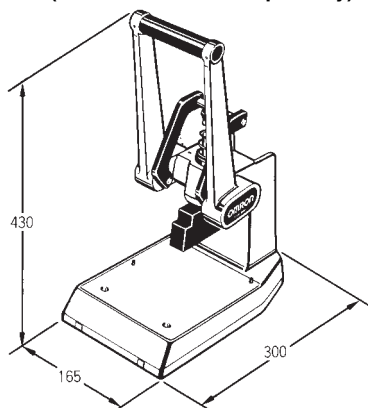

## Special Tools

XY2B-0002

IDC Tool (Attachments sold separately)

Model
XY2B-0002

### Operation

XG4M-series Connectors must be placed face down into the locator slot of the Attachment. (With the XG2A Series, place the terminal block in the Attachment.) Insert the cable until it is flush against the cable stopper. Connections are made by pulling the handle towards you until it stops. For details on operation, see the user's manual supplied with the IDC Tool.