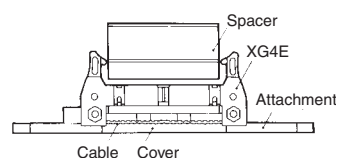

Ordering Information

IDC Tool	Attachment	Spacer	Applicable Plug
XY2B-0002	XY2B-1004	XY2B-1401	XG4E-10□1/-10□2 XG4E-1431/-1432
		XY2B-1402	XG4E-1631/-1632 XG4E-2031/-2032
		XY2B-1403	XG4E-2631/-2632 XG4E-3031/-3032
		XY2B-1404	XG4E-3431/-3432
		XY2B-1405	XG4E-4031/-4032
		XY2B-1406	XG4E-50□1/-50□2
		XY2B-1407	XG4E-60□1/-60□2 XG4E-54□1/-64□2