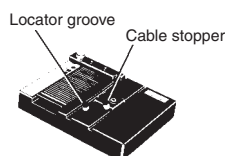

Special Tools

XY2B-0002

IDC Tool (Attachments sold separately)

Model
XY2B-0002

IDC Tool Attachments for XG4M and XG2A

XY2B-1007

Attachment for the XG4M

XY2B-1006

Attachment for the XG2A

Operation

XG4M-series Connectors must be placed face down into the locator slot of the Attachment. (With the XG2A Series, place the terminal block in the Attachment.) Insert the cable until it is flush against the cable stopper. Connections are made by pulling the handle towards you until it stops. For details on operation, see the user's manual supplied with the IDC Tool.

Operation

XG4E-series Connectors must be placed face down into the locator slot of the Attachment. Insert the cable until it is flush against the cable stopper. Next set the proper spacer for the Plug. Connections are made by pulling the handle towards you until it stops.