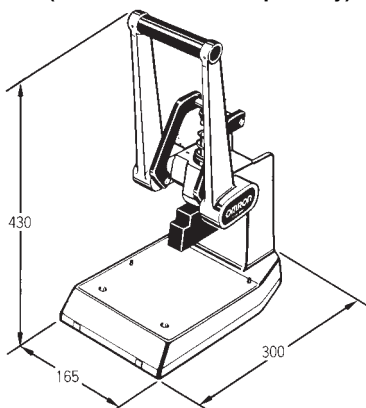

Special Tools

XY2B-0002

IDC Tool (Attachments sold separately)

Model
XY2B-0002

IDC Tool Attachments for XG4M and XG2A

XY2B-1007

Attachment for the XG4M

XY2B-1006

Attachment for the XG2A

Operation

XG4M-series Connectors must be placed face down into the locator slot of the Attachment. (With the XG2A Series, place the terminal block in the Attachment.) Insert the cable until it is flush against the cable stopper. Connections are made by pulling the handle towards you until it stops. For details on operation, see the user's manual supplied with the IDC Tool.

Operation

XG4E-series Connectors must be placed face down into the locator slot of the Attachment. Insert the cable until it is flush against the cable stopper. Next set the proper spacer for the Plug. Connections are made by pulling the handle towards you until it stops.