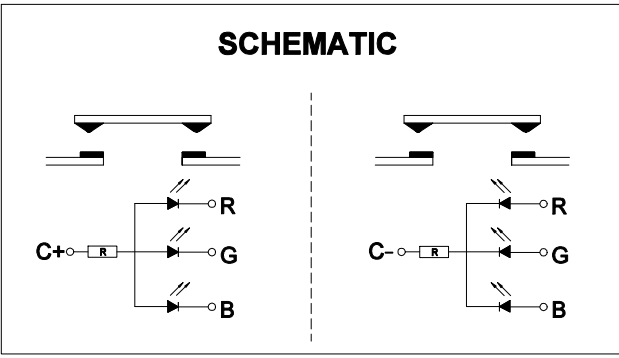

FOR 客户名称	APPROVED 客户确认签字	ATTN 销售负责人

THE SHADED AREA IS ILLUMINATED

PART NUMBER: GQ16B-10E/J/★RGB/▲/S/※

"★"	LED COMMON PIN	"▲"	LAMP VOLTAGE	"※"	IP CLASS
41	C-(COMMON CATHODE)	6V	DC 6V	NO LETTER	IP65
42	C+(COMMON ANODE)	12V	DC 12V	FP	IP67
		24V	DC 24V		

**SPECIFICATIONS:**

- SWITCH RATING:  $U_i: 250V, I_{th}: 3A$ .
- MECHANICAL LIFE:  $\geq 1,000,000$  cycles.
- ELECTRICAL LIFE:  $\geq 50,000$  cycles.
- INITIAL CONTACT RESISTANCE:  $\leq 50m\Omega$ .
- INSULATION RESISTANCE:  $\geq 1,000M\Omega(500VDC)$ .
- DIELECTRIC STRENGTH: 1,500V, RMS 50Hz, 1min.
- OPERATING TEMPERATURE:  $-25^{\circ}C \sim +55^{\circ}C$  (NO FREEZING, KEEP THE AIR FLOWING AROUND PUSHBUTTON).
- OPERATING FORCE: ABOUT 4N.
- OPERATING TRAVEL: ABOUT 2mm.
- TORQUE: ABOUT 0.6Nm MAX. APPLIED TO NUT.
- PROTECTION DEGREE: IP65, (IP67 CAN BE CUSTOMIZED); IK08.
- TERMINAL TYPE: PIN TERMINAL (2 x 0.5mm).
- GENERAL TOLERANCE: 0-18mm =  $\pm 0.25$ , 18-80mm =  $\pm 0.52$ .

**MATERIALS:**

- CONTACT: SILVER ALLOY.
- BUTTON: STAINLESS STEEL.
- BODY: STAINLESS STEEL.
- BASE: PA.

BRAND 品牌		红波按钮制造有限公司			
ONPOW 欧宝龙®		ONPOW PUSH BUTTON MANUFACTURE CO.,LTD.			
TITLE 名称	GQ16 SERIES ANTI-VANDAL PUSH BUTTON		UNIT 单位	mm	
DWG NO. 图号	GQ16B-EJ-RGB	SCALE 比例	1.8 : 1	SIZE 图纸	A4
FILE NAME 档案名称	GQ16B-EJ-RGB .DWG	DRAWN 制图	WSB 2023/04/20	SHEET 张	1/1
		REV. 更改			1