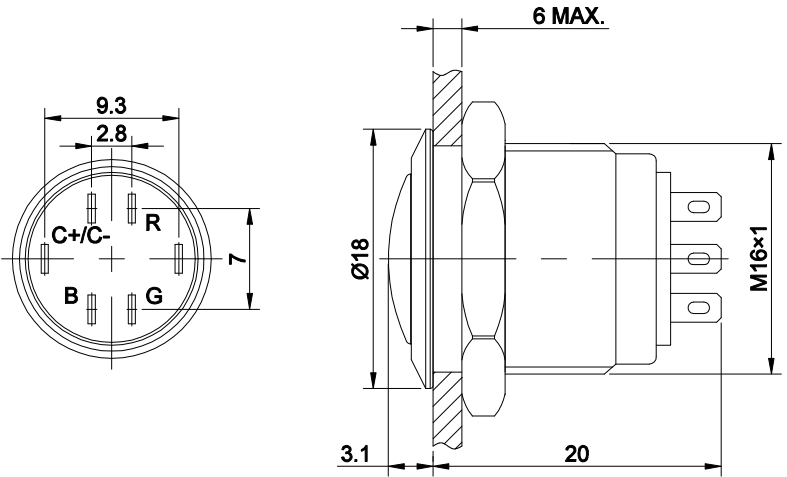

FOR 客户名称	APPROVED 客户确认签字	ATTN 销售负责人

THE SHADED AREA IS ILLUMINATED

PART NUMBER: GQ16B-10E/J/★RGB/▲/S/※

"★"	LED COMMON PIN	"▲"	LAMP VOLTAGE	"※"	IP CLASS
41	C-(COMMON CATHODE)	6V	DC 6V	NO LETTER	IP65
42	C+(COMMON ANODE)	12V	DC 12V	FP	IP67
		24V	DC 24V		

**SPECIFICATIONS:**

- SWITCH RATING:  $U_i: 250V, I_{th}: 3A$ .
- MECHANICAL LIFE:  $\geq 1,000,000$  cycles.
- ELECTRICAL LIFE:  $\geq 50,000$  cycles.
- INITIAL CONTACT RESISTANCE:  $\leq 50m\Omega$ .
- INSULATION RESISTANCE:  $\geq 1,000M\Omega(500VDC)$ .
- DIELECTRIC STRENGTH: 1,500V, RMS 50Hz, 1min.
- OPERATING TEMPERATURE:  $-25^{\circ}C \sim +55^{\circ}C$  (NO FREEZING, KEEP THE AIR FLOWING AROUND PUSHBUTTON).
- OPERATING FORCE: ABOUT 4N.
- OPERATING TRAVEL: ABOUT 2mm.
- TORQUE: ABOUT 0.6Nm MAX. APPLIED TO NUT.
- PROTECTION DEGREE: IP65, (IP67 CAN BE CUSTOMIZED); IK08.
- TERMINAL TYPE: PIN TERMINAL (2 x 0.5mm).
- GENERAL TOLERANCE: 0-18mm =  $\pm 0.25$ , 18-80mm =  $\pm 0.52$ .

**MATERIALS:**

- CONTACT: SILVER ALLOY.
- BUTTON: STAINLESS STEEL.
- BODY: STAINLESS STEEL.
- BASE: PA.

BRAND 品牌		红波按钮制造有限公司			
ONPOW 欧宝龙®		ONPOW PUSH BUTTON MANUFACTURE CO.,LTD.			
TITLE 名称	GQ16 SERIES ANTI-VANDAL PUSH BUTTON		UNIT 单位	mm	
DWG NO. 图号	GQ16B-EJ-RGB	SCALE 比例	1.8 : 1	SIZE 图纸	A4
FILE NAME 档案名称	GQ16B-EJ-RGB .DWG	DRAWN 制图	WSB 2023/04/20	SHEET 张	1/1
		REV. 更改			1