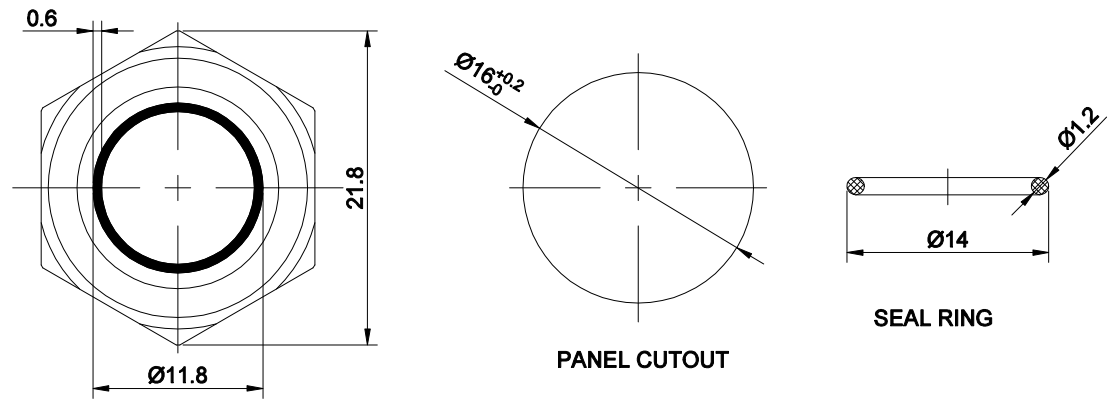

FOR 客户名称	APPROVED 客户确认签字	ATTN 销售负责人

THE SHADED AREA IS ILLUMINATED

PART NUMBER: GQ16B-10E/J/★RGB/▲/S/※

"★"	LED COMMON PIN	"▲"	LAMP VOLTAGE	"※"	IP CLASS
41	C-(COMMON CATHODE)	6V	DC 6V	NO LETTER	IP65
42	C+(COMMON ANODE)	12V	DC 12V	FP	IP67
		24V	DC 24V		

**SPECIFICATIONS:**

- SWITCH RATING:  $U_i: 250V, I_{th}: 3A$ .
- MECHANICAL LIFE:  $\geq 1,000,000$  cycles.
- ELECTRICAL LIFE:  $\geq 50,000$  cycles.
- INITIAL CONTACT RESISTANCE:  $\leq 50m\Omega$ .
- INSULATION RESISTANCE:  $\geq 1,000M\Omega(500VDC)$ .
- DIELECTRIC STRENGTH: 1,500V, RMS 50Hz, 1min.
- OPERATING TEMPERATURE:  $-25^{\circ}C \sim +55^{\circ}C$  (NO FREEZING, KEEP THE AIR FLOWING AROUND PUSHBUTTON).
- OPERATING FORCE: ABOUT 4N.
- OPERATING TRAVEL: ABOUT 2mm.
- TORQUE: ABOUT 0.6Nm MAX. APPLIED TO NUT.
- PROTECTION DEGREE: IP65, (IP67 CAN BE CUSTOMIZED); IK08.
- TERMINAL TYPE: PIN TERMINAL (2 x 0.5mm).
- GENERAL TOLERANCE: 0-18mm =  $\pm 0.25$ , 18-80mm =  $\pm 0.52$ .