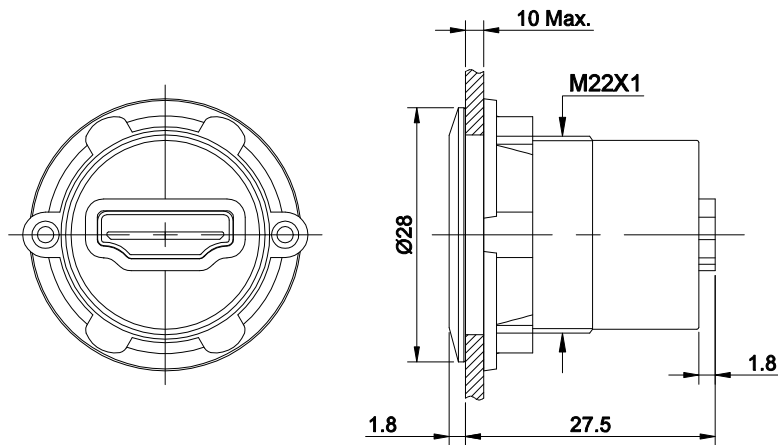

D

E

PART NUMBER: HDMI-02-△

"△"	CRUST COLOR
NO LETTER	SILVER
BK	BLACK
OTHER COLOR CAN BE CUSTOMIZED	