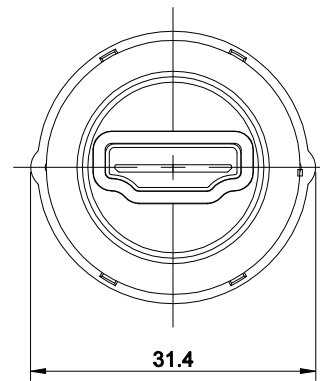

D

E

PART NUMBER: HDMI-02-△

"△"	CRUST COLOR
NO LETTER	SILVER
BK	BLACK
OTHER COLOR CAN BE CUSTOMIZED	