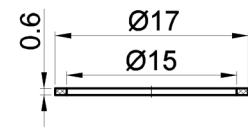

FOR 客户名称	APPROVED 客户确认签字	ATTN 销售负责人

Seal Ring

Part Number: LAS1-AF-■/▲

■	Buzzer Mode	▲	Lamp voltage
B	Continuous	6V	DC 6V
JB	Discontinuous	12V	DC 12V
		24V	DC 24V
		220V	AC 220V
Other voltage can be made to order			

SPECIFICATIONS:

1. Operating Temperature: -25°C ~ +55°C (No Freezing).
2. Operating Humidity: 45~85%RH.
3. Dielectric Strength: 1000V.
4. Rated Sound Pressure & Frequency: 75db (1m) (Rated Voltage) ; 2300±300HZ.

MATERIALS:

1. Head: PC.
2. Body: PC.

BRAND 品牌 ONPOW		红波按钮制造有限公司 ONPOW PUSH BUTTON MANUFACTURE CO.,LTD.	
THESE DRAWINGS AND SPECIFICATIONS ARE THE PROPERTY OF ONPOW PUSH BUTTON MANUFACTURE CO.,LTD. AND SHALL NOT BE REPRODUCED COPIED OR USED IN ANY MANNER WITHOUT THE PRIOR WRITTEN CONSENT OF ONPOW PUSH BUTTON MANUFACTURE CO.,LTD.		USED 用途	APPD 审核 CH 2019/06/12
		FINISH 处理	CHKD 校对 NCH 2019/06/12
		SCALE 比例 1.5 : 1	UNIT 单位 mm
		DR. 制图 ZPD 2019/06/12	
DIMENSIONS 0.00 TO 18.00mm ±0.43mm 18.01 TO 30.00mm ±0.52mm 30.01 TO 50.00mm ±0.62mm 50.01 TO 80.00mm ±0.74mm	TOLERANCE ±0.43mm ±0.52mm ±0.62mm ±0.74mm	TITLE 名称 LAS1-A Series Buzzer Units	
		DWG NO. 图号 LAS1-AF Buzzer	SIZE 图纸 A4
		FILE NAME 档案名称 LAS1-A蜂鸣器.DWG	SHEET 张 1 / 1
		REV. 更改 1