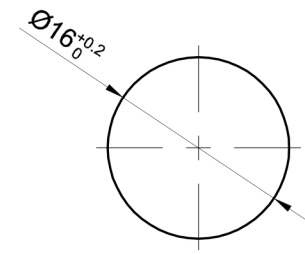

FOR 客户名称	APPROVED 客户确认签字	ATTN 销售负责人

Seal Ring

Part Number: LAS1-AF-■/▲

■	Buzzer Mode	▲	Lamp voltage
B	Continuous	6V	DC 6V
JB	Discontinuous	12V	DC 12V
		24V	DC 24V
		220V	AC 220V
Other voltage can be made to order			

SPECIFICATIONS:

1. Operating Temperature: -25°C ~ +55°C (No Freezing).
2. Operating Humidity: 45~85%RH.
3. Dielectric Strength: 1000V.
4. Rated Sound Pressure & Frequency: 75db (1m) (Rated Voltage) ; 2300±300HZ.

MATERIALS:

1. Head: PC.
2. Body: PC.

BRAND 品牌 ONPOW		红波按钮制造有限公司 ONPOW PUSH BUTTON MANUFACTURE CO.,LTD.	
THESE DRAWINGS AND SPECIFICATIONS ARE THE PROPERTY OF ONPOW PUSH BUTTON MANUFACTURE CO.,LTD. AND SHALL NOT BE REPRODUCED COPIED OR USED IN ANY MANNER WITHOUT THE PRIOR WRITTEN CONSENT OF ONPOW PUSH BUTTON MANUFACTURE CO.,LTD.		USED 用途	APPD 审核 CH 2019/06/12
		FINISH 处理	CHKD 校对 NCH 2019/06/12
		SCALE 比例 1.5 : 1	UNIT 单位 mm
		DR. 制图 ZPD 2019/06/12	
DIMENSIONS 0.00 TO 18.00mm ±0.43mm 18.01 TO 30.00mm ±0.52mm 30.01 TO 50.00mm ±0.62mm 50.01 TO 80.00mm ±0.74mm	TOLERANCE ±0.43mm ±0.52mm ±0.62mm ±0.74mm	TITLE 名称 LAS1-A Series Buzzer Units	
		DWG NO. 图号 LAS1-AF Buzzer	SIZE 图纸 A4
		FILE NAME 档案名称 LAS1-A蜂鸣器.DWG	SHEET 张 1 / 1
		REV. 更改 1