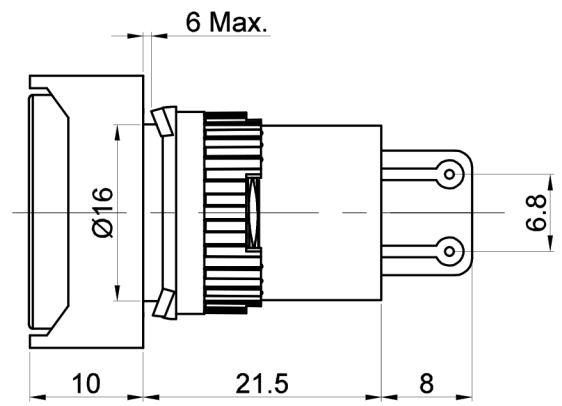

	FOR 客户名称	APPROVED 客户确认签字	ATTN 销售负责人

Seal Ring

Part Number: LAS1-AF-■/▲

■	Buzzer Mode	▲	Lamp voltage
B	Continuous	6V	DC 6V
JB	Discontinuous	12V	DC 12V
		24V	DC 24V
		220V	AC 220V
Other voltage can be made to order			

MATERIALS:

1. Head: PC.
2. Body: PC.

BRAND 品牌 ONPOW		红波按钮制造有限公司 ONPOW PUSH BUTTON MANUFACTURE CO.,LTD.	
THESE DRAWINGS AND SPECIFICATIONS ARE THE PROPERTY OF ONPOW PUSH BUTTON MANUFACTURE CO.,LTD. AND SHALL NOT BE REPRODUCED COPIED OR USED IN ANY MANNER WITHOUT THE PRIOR WRITTEN CONSENT OF ONPOW PUSH BUTTON MANUFACTURE CO.,LTD.		USED 用途	APPD 审核 CH 2019/06/12
		FINISH 处理	CHKD 校对 NCH 2019/06/12
		SCALE 比例 1.5 : 1	UNIT 单位 mm
		DR. 制图 ZPD 2019/06/12	
DIMENSIONS 0.00 TO 18.00mm ±0.43mm 18.01 TO 30.00mm ±0.52mm 30.01 TO 50.00mm ±0.62mm 50.01 TO 80.00mm ±0.74mm	TOLERANCE ±0.43mm ±0.52mm ±0.62mm ±0.74mm	TITLE 名称 LAS1-A Series Buzzer Units	
		DWG NO. 图号 LAS1-AF Buzzer	SIZE 图纸 A4
		FILE NAME 档案名称 LAS1-A蜂鸣器.DWG	SHEET 张 1 / 1
		REV. 更改 1	