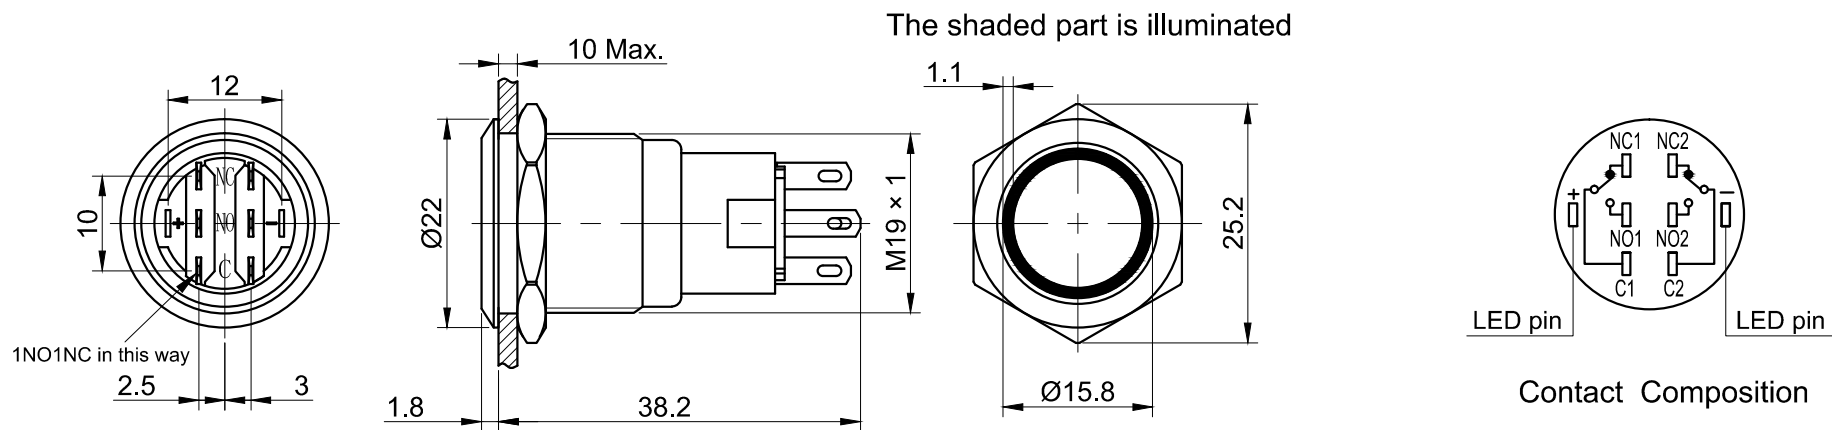

FOR 客户名称	APPROVED 客户确认签字	ATTN 销售负责人

PANEL CUTOUT  
MAX.PANEL THICKNESS  
10 mm

Part Number: LAS1-AGQ-□■E/△/▲/S

" "	Contact structure
11	1NO 1NC
22	2NO 2NC

" "	Operation mode
No Letter	Momentary
Z	Latching

" "	Lamp Color
R	Red
G	Green
Y	Yellow
B	Blue
W	White

" "	Lamp voltage
6V	AC/DC 6V
12V	AC/DC 12V
24V	AC/DC 24V
110V	AC/DC 110V
220V	AC/DC 220V

Other voltage can be made to order

**SPECIFICATIONS:**

- 1.Switch Rating: AC220V/0.5A, DC110V/0.1A.
- 2.Mechanical Life: ≥1,000,000cycles.
- 3.Electrical Life: ≥50,000cycles.
- 4.Contact Resistance: ≤50mΩ.
- 5.Insulation Resistance: ≥1,000MΩ.
- 6.Dielectric Strength: 1,500V, RMS 50Hz , 1min.
- 7.Operating Temperature: -25℃~ +55℃(No Freezing).
- 8.Operating Force: About 1.5N(1NO1NC),About 3N(2NO2NC).
- 9.Operating Travel: About 3.1mm.
- 10.Torque: About 0.6Nm max.applied to nut.
- 11.Protection degree: IP67;IK09.
- 12.Terminal Type: Pin Terminal(2.8 x 0.5mm).

**MATERIALS:**

- 1.Contact: Silver alloy.
- 2.Button: Stainless Steel.
- 3.Body: Stainless Steel.
- 4.Base: PBT.

BRAND 品牌	<b>ONPOW</b>	<b>红波按钮制造有限公司</b> ONPOW PUSH BUTTON MANUFACTURE CO.,LTD.	
USED 用途	APPD 审核	CH	2020/04/23
FINISH 处理	CHKD 校对	NCH	2020/04/23
SCALE 比例	1.2 / 1	UNIT 单位	mm
DR. 制图		ZPD	2020/04/23
DIMENSIONS		TOLERANCE	
0.00 TO 18.00mm		±0.43mm	
18.01 TO 30.00mm		±0.52mm	
30.01 TO 50.00mm		±0.62mm	
50.01 TO 80.00mm		±0.74mm	
TITLE 名称		GQ Series Anti-vandal push button	
DWG NO. 图号		LAS1-AGQ-E(旋转)	
FILE NAME 档案名称		SHEET 张	1 / 1
REV. 更改		1	
SIZE 图纸		A4	