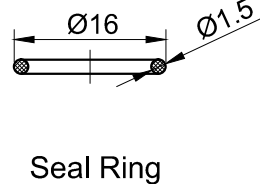

FOR 客户名称	APPROVED 客户确认签字	ATTN 销售负责人

PANEL CUTOUT  
MAX.PANEL THICKNESS  
10 mm

Part Number: LAS1-AGQ-□■E/△/▲/S

" "	Contact structure
11	1NO 1NC
22	2NO 2NC

" "	Operation mode
No Letter	Momentary
Z	Latching

" "	Lamp Color
R	Red
G	Green
Y	Yellow
B	Blue
W	White

" "	Lamp voltage
6V	AC/DC 6V
12V	AC/DC 12V
24V	AC/DC 24V
110V	AC/DC 110V
220V	AC/DC 220V

Other voltage can be made to order

**SPECIFICATIONS:**

- 1.Switch Rating: AC220V/0.5A, DC110V/0.1A.
- 2.Mechanical Life: ≥1,000,000cycles.
- 3.Electrical Life: ≥50,000cycles.
- 4.Contact Resistance: ≤50mΩ.
- 5.Insulation Resistance: ≥1,000MΩ.
- 6.Dielectric Strength: 1,500V, RMS 50Hz , 1min.
- 7.Operating Temperature: -25℃~ +55℃(No Freezing).
- 8.Operating Force: About 1.5N(1NO1NC),About 3N(2NO2NC).
- 9.Operating Travel: About 3.1mm.
- 10.Torque: About 0.6Nm max.applied to nut.
- 11.Protection degree: IP67;IK09.
- 12.Terminal Type: Pin Terminal(2.8 x 0.5mm).

**MATERIALS:**

- 1.Contact: Silver alloy.
- 2.Button: Stainless Steel.
- 3.Body: Stainless Steel.
- 4.Base: PBT.

BRAND 品牌	<b>ONPOW</b>	<b>红波按钮制造有限公司</b> ONPOW PUSH BUTTON MANUFACTURE CO.,LTD.	
USED 用途	APPD 审核	CH	2020/04/23
FINISH 处理	CHKD 校对	NCH	2020/04/23
SCALE 比例	1.2 / 1	UNIT 单位	mm
DR. 制图		ZPD	2020/04/23
DIMENSIONS		TOLERANCE	
0.00 TO 18.00mm		±0.43mm	
18.01 TO 30.00mm		±0.52mm	
30.01 TO 50.00mm		±0.62mm	
50.01 TO 80.00mm		±0.74mm	
TITLE 名称		GQ Series Anti-vandal push button	
DWG NO. 图号		LAS1-AGQ-E(旋转)	
FILE NAME 档案名称		SHEET 张	1 / 1
REV. 更改		1	
SIZE 图纸		A4	