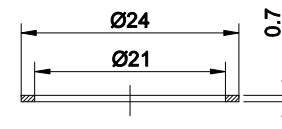

D

E

PANEL CUTOUT

SEAL RING

PART NUMBER: Micro USB-01-△

"△"	CRUST COLOR
NO LETTER	SILVER
BK	BLACK
OTHER COLOR CAN BE CUSTOMIZED	

SPECIFICATIONS:

1. OPERATION TEMPERATURE: $-25^{\circ}\text{C} \sim +55^{\circ}\text{C}$ (NO FREEZING) .
2. OPERATION HUMIDITY: 45~ 85%RH (NO CONDENSATION) .
3. TRANSMISSION RATE: $\geq 30\text{MB/s}$.
4. HEAD PORT: Micro USB2.0 B TYPE FEMALE.
5. BACK PORT: Micro USB2.0 B TYPE MALE.