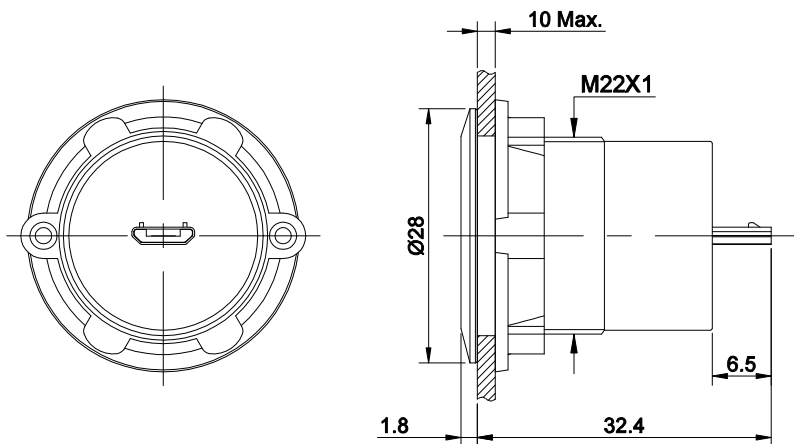

D

E

PANEL CUTOUT

SEAL RING

PART NUMBER: Micro USB-01-△

"△"	CRUST COLOR
NO LETTER	SILVER
BK	BLACK
OTHER COLOR CAN BE CUSTOMIZED	

SPECIFICATIONS:

1. OPERATION TEMPERATURE: $-25^{\circ}\text{C} \sim +55^{\circ}\text{C}$ (NO FREEZING) .
2. OPERATION HUMIDITY: 45~ 85%RH (NO CONDENSATION) .
3. TRANSMISSION RATE: $\geq 30\text{MB/s}$.
4. HEAD PORT: Micro USB2.0 B TYPE FEMALE.
5. BACK PORT: Micro USB2.0 B TYPE MALE.