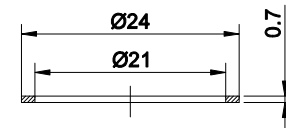

D

E

SEAL RING

PANEL CUTOUT

PART NUMBER: Mini USB-01-△

"△"	CRUST COLOR
NO LETTER	SILVER
BK	BLACK
OTHER COLOR CAN BE CUSTOMIZED	

SPECIFICATIONS:

1. OPERATION TEMPERATURE: -25°C ~ +55°C (NO FREEZING) .
2. OPERATION HUMIDITY: 45 ~ 85%RH (NO CONDENSATION) .
3. TRANSMISSION RATE: ≥30MB/s.
4. HEAD PORT: Mini USB2.0 B TYPE FEMALE.
5. BACK PORT: Mini USB2.0 B TYPE MALE.