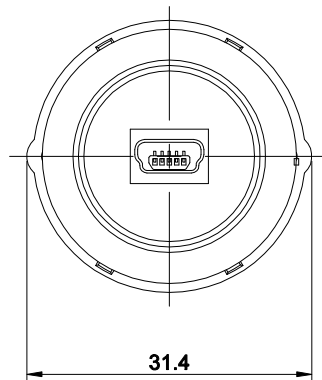

D

E

SEAL RING

PANEL CUTOUT

PART NUMBER: Mini USB-01-△

"△"	CRUST COLOR
NO LETTER	SILVER
BK	BLACK
OTHER COLOR CAN BE CUSTOMIZED	

SPECIFICATIONS:

1. OPERATION TEMPERATURE: -25°C ~ +55°C (NO FREEZING) .
2. OPERATION HUMIDITY: 45 ~ 85%RH (NO CONDENSATION) .
3. TRANSMISSION RATE: ≥30MB/s.
4. HEAD PORT: Mini USB2.0 B TYPE FEMALE.
5. BACK PORT: Mini USB2.0 B TYPE MALE.