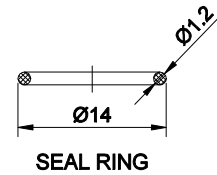

D

E

THE SHADED PART IS ILLUMINATED

PANEL CUTOUT

SEAL RING

SCHEMATIC

PART NUMBER: ONPOW6116F-11 ■ E/△/▲/S

"■"	OPERATION MODE
NO LETTER	MOMENTARY
Z	LATCHING