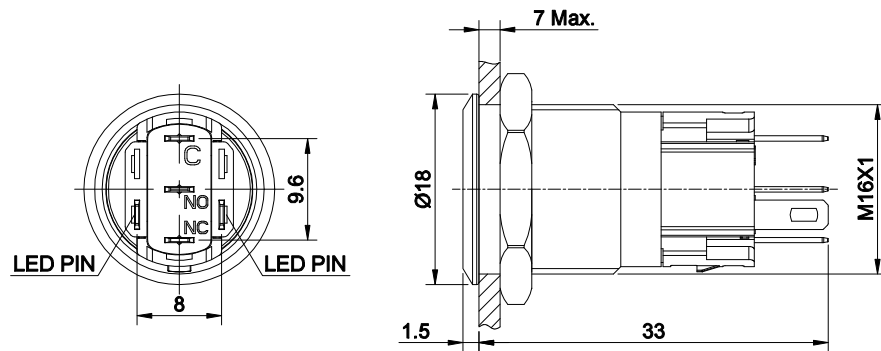

D

E

THE SHADED PART IS ILLUMINATED

PANEL CUTOUT

SEAL RING

SCHEMATIC

PART NUMBER: ONPOW6116F-11 ■ E/△/▲/S

"■"	OPERATION MODE
NO LETTER	MOMENTARY
Z	LATCHING