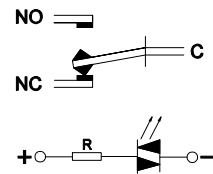

D

E

THE SHADED PART IS ILLUMINATED

PANEL CUTOUT

SEAL RING

SCHEMATIC

PART NUMBER: ONPOW6116F-11 ■ E/△/▲/S

"■"	OPERATION MODE
NO LETTER	MOMENTARY
Z	LATCHING

"△"	LAMP COLOR
R	RED
G	GREEN
Y	YELLOW
B	BLUE
W	WHITE

"▲"	LAMP VOLTAGE
6V	AC/DC 6V
12V	AC/DC 12V
24V	AC/DC 24V
110V	AC/DC 110V
220V	AC/DC 220V

OTHER VOLTAGE CAN BE
MADE TO ORDER

SPECIFICATIONS:

- SWITCH RATING: AC220V/0.5A.
- MECHANICAL LIFE: $\geq 1,000,000$ cycles.
- ELECTRICAL LIFE: $\geq 50,000$ cycles.
- CONTACT RESISTANCE: $\leq 50m\Omega$.
- INSULATION RESISTANCE: $\geq 100M\Omega$ (500VDC).
- DIELECTRIC STRENGTH: 1,500V, RMS 50HZ, 1min.
- OPERATING TEMPERATURE: $-25^{\circ}C \sim +55^{\circ}C$ (NO FREEZING).
- OPERATING FORCE: ABOUT 2.5N.
- OPERATING TRAVEL: ABOUT 3mm.
- TORQUE: ABOUT 0.6Nm MAX.APPLIED TO NUT.
- IP CLASS: IP40(IP65 CAN MADE TO ORDER), IK07.
- TERMINAL TYPE: PIN TERMINAL(2.8 X 0.5mm).
- GENERAL TOLERANCE: 0-18mm= ± 0.25 , 18-80mm= ± 0.52 .