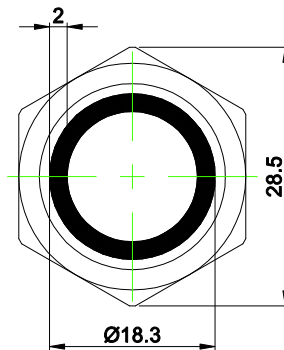

FOR 客户名称	APPROVED 客户确认签字	ATTN 销售负责人

THE SHADED PART IS ILLUMINATED

PANEL CUTOUT

SEAL RING

SCHEMATIC

PART NUMBER: ONPOW6122F-11 ■ E/△/▲/S

"■"	OPERATION MODE
NO LETTER	MOMENTARY
Z	LATCHING

"△"	LAMP COLOR
R	RED
G	GREEN
Y	YELLOW
B	BLUE
W	WHITE

"▲"	LAMP VOLTAGE
6V	AC/DC 6V
12V	AC/DC 12V
24V	AC/DC 24V
110V	AC/DC 110V
220V	AC/DC 220V
OTHER VOLTAGE CAN BE MADE TO ORDER	

SPECIFICATIONS:

- SWITCH RATING: AC220V/0.5A.
- MECHANICAL LIFE: ≥1,000,000 cycles.
- ELECTRICAL LIFE: ≥50,000 cycles.
- CONTACT RESISTANCE: ≤50mΩ.
- INSULATION RESISTANCE: ≥100MΩ(500VDC).
- DIELECTRIC STRENGTH: 1,500V, RMS 50HZ, 1min.
- OPERATING TEMPERATURE: -25°C~ +55°C(NO FREEZING).
- OPERATING FORCE: ABOUT 2.5N.
- OPERATING TRAVEL: ABOUT 3mm.
- TORQUE: ABOUT 0.6Nm MAX.APPLIED TO NUT.
- IP CLASS: IP40(IP65 CAN MADE TO ORDER), IK07.
- TERMINAL TYPE: PIN TERMINAL(2.8 X 0.5mm).
- GENERAL TOLERANCE:0-18mm=±0.25, 18-80mm=±0.52.