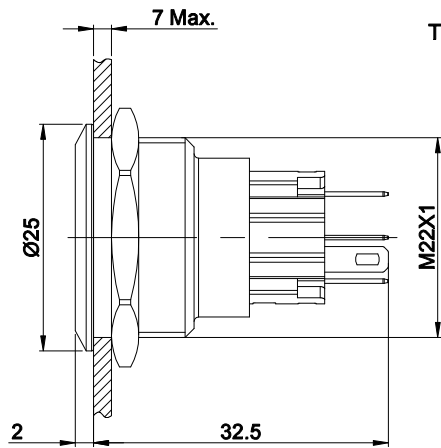

FOR 客户名称	APPROVED 客户确认签字	ATTN 销售负责人

THE SHADED PART IS ILLUMINATED

PANEL CUTOUT

SEAL RING

SCHEMATIC

PART NUMBER: ONPOW6122F-11 ■ E/△/▲/S

"■"	OPERATION MODE
NO LETTER	MOMENTARY
Z	LATCHING

"△"	LAMP COLOR
R	RED
G	GREEN
Y	YELLOW
B	BLUE
W	WHITE

"▲"	LAMP VOLTAGE
6V	AC/DC 6V
12V	AC/DC 12V
24V	AC/DC 24V
110V	AC/DC 110V
220V	AC/DC 220V
OTHER VOLTAGE CAN BE MADE TO ORDER	

SPECIFICATIONS:

- SWITCH RATING: AC220V/0.5A.
- MECHANICAL LIFE: ≥1,000,000 cycles.
- ELECTRICAL LIFE: ≥50,000 cycles.
- CONTACT RESISTANCE: ≤50mΩ.
- INSULATION RESISTANCE: ≥100MΩ(500VDC).
- DIELECTRIC STRENGTH: 1,500V, RMS 50HZ, 1min.
- OPERATING TEMPERATURE: -25°C~ +55°C(NO FREEZING).
- OPERATING FORCE: ABOUT 2.5N.
- OPERATING TRAVEL: ABOUT 3mm.
- TORQUE: ABOUT 0.6Nm MAX.APPLIED TO NUT.
- IP CLASS: IP40(IP65 CAN MADE TO ORDER), IK07.
- TERMINAL TYPE: PIN TERMINAL(2.8 X 0.5mm).
- GENERAL TOLERANCE:0-18mm=±0.25, 18-80mm=±0.52.