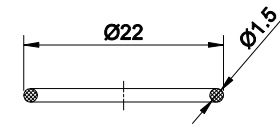

FOR 客户名称	APPROVED 客户确认签字	ATTN 销售负责人

THE SHADED PART IS ILLUMINATED

PANEL CUTOUT

SEAL RING

SCHEMATIC

PART NUMBER: ONPOW6122F-11 ■ E/△/▲/S

"■"	OPERATION MODE
NO LETTER	MOMENTARY
Z	LATCHING

"△"	LAMP COLOR
R	RED
G	GREEN
Y	YELLOW
B	BLUE
W	WHITE

"▲"	LAMP VOLTAGE
6V	AC/DC 6V
12V	AC/DC 12V
24V	AC/DC 24V
110V	AC/DC 110V
220V	AC/DC 220V
OTHER VOLTAGE CAN BE MADE TO ORDER	

SPECIFICATIONS:

- SWITCH RATING: AC220V/0.5A.
- MECHANICAL LIFE: ≥1,000,000 cycles.
- ELECTRICAL LIFE: ≥50,000 cycles.
- CONTACT RESISTANCE: ≤50mΩ.
- INSULATION RESISTANCE: ≥100MΩ(500VDC).
- DIELECTRIC STRENGTH: 1,500V, RMS 50HZ, 1min.
- OPERATING TEMPERATURE: -25°C~ +55°C(NO FREEZING).
- OPERATING FORCE: ABOUT 2.5N.
- OPERATING TRAVEL: ABOUT 3mm.
- TORQUE: ABOUT 0.6Nm MAX.APPLIED TO NUT.
- IP CLASS: IP40(IP65 CAN MADE TO ORDER), IK07.
- TERMINAL TYPE: PIN TERMINAL(2.8 X 0.5mm).
- GENERAL TOLERANCE:0-18mm=±0.25, 18-80mm=±0.52.