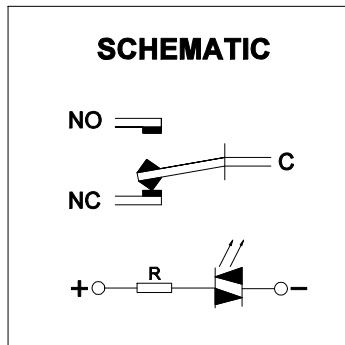

FOR 客户名称	APPROVED 客户确认签字	ATTN 销售负责人

THE SHADED PART IS ILLUMINATED

PANEL CUTOUT

SEAL RING

SCHEMATIC

PART NUMBER: ONPOW6122F-11 ■ E/△/▲/S

"■"	OPERATION MODE
NO LETTER	MOMENTARY
Z	LATCHING

"△"	LAMP COLOR
R	RED
G	GREEN
Y	YELLOW
B	BLUE
W	WHITE

"▲"	LAMP VOLTAGE
6V	AC/DC 6V
12V	AC/DC 12V
24V	AC/DC 24V
110V	AC/DC 110V
220V	AC/DC 220V
OTHER VOLTAGE CAN BE MADE TO ORDER	

SPECIFICATIONS:

- SWITCH RATING: AC220V/0.5A.
- MECHANICAL LIFE: ≥1,000,000 cycles.
- ELECTRICAL LIFE: ≥50,000 cycles.
- CONTACT RESISTANCE: ≤50mΩ.
- INSULATION RESISTANCE: ≥100MΩ(500VDC).
- DIELECTRIC STRENGTH: 1,500V, RMS 50HZ, 1min.
- OPERATING TEMPERATURE: -25°C~ +55°C(NO FREEZING).
- OPERATING FORCE: ABOUT 2.5N.
- OPERATING TRAVEL: ABOUT 3mm.
- TORQUE: ABOUT 0.6Nm MAX.APPLIED TO NUT.
- IP CLASS: IP40(IP65 CAN MADE TO ORDER), IK07.
- TERMINAL TYPE: PIN TERMINAL(2.8 X 0.5mm).
- GENERAL TOLERANCE:0-18mm=±0.25, 18-80mm=±0.52.

MATERIALS:

- CONTACT: SILVER ALLOY.
- BUTTON: STAINLESS STEEL.
- BODY: STAINLESS STEEL.
- BASE: PA.

BRAND 品牌		红波按钮制造有限公司			
ONPOW 欧宝龙®		ONPOW PUSH BUTTON MANUFACTURE CO.,LTD.			
TITLE 名称	ONPOW61 SERIES ANTI-VANDAL PUSH BUTTON		UNIT 单位	mm	
FILE NAME 档案名称	ONPOW6122F-E	SCALE 比例	1.2 : 1	SIZE 图纸	A4
DWG NO. 图号	ONPOW6122-E .DWG	DRAWN 制图	YDY 2022/06/30	SHEET 张	1/1 REV. 更改 1