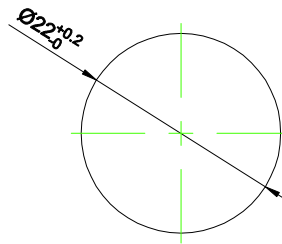

FOR 客户名称	APPROVED 客户确认签字	ATTN 销售负责人

THE SHADED PART IS ILLUMINATED

PANEL CUTOUT

SEAL RING

SCHEMATIC

PART NUMBER: ONPOW6122F-11 ■ E/△/▲/S

"■"	OPERATION MODE
NO LETTER	MOMENTARY
Z	LATCHING

"△"	LAMP COLOR
R	RED
G	GREEN
Y	YELLOW
B	BLUE
W	WHITE