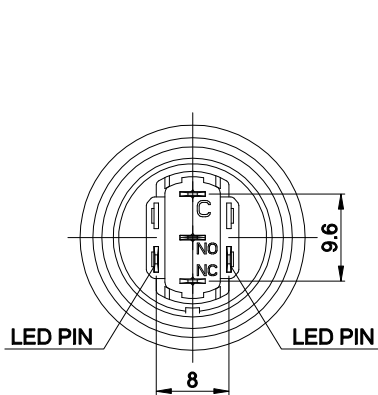

FOR 客户名称	APPROVED 客户确认签字	ATTN 销售负责人

THE SHADED PART IS ILLUMINATED

PANEL CUTOUT

SEAL RING

SCHEMATIC

PART NUMBER: ONPOW6122F-11 ■ E/△/▲/S

"■"	OPERATION MODE
NO LETTER	MOMENTARY
Z	LATCHING

"△"	LAMP COLOR
R	RED
G	GREEN
Y	YELLOW
B	BLUE
W	WHITE

"▲"	LAMP VOLTAGE
6V	AC/DC 6V
12V	AC/DC 12V
24V	AC/DC 24V
110V	AC/DC 110V
220V	AC/DC 220V
OTHER VOLTAGE CAN BE MADE TO ORDER	

SPECIFICATIONS:

- SWITCH RATING: AC220V/0.5A.
- MECHANICAL LIFE: ≥1,000,000 cycles.
- ELECTRICAL LIFE: ≥50,000 cycles.
- CONTACT RESISTANCE: ≤50mΩ.
- INSULATION RESISTANCE: ≥100MΩ(500VDC).
- DIELECTRIC STRENGTH: 1,500V, RMS 50HZ, 1min.
- OPERATING TEMPERATURE: -25°C~ +55°C(NO FREEZING).
- OPERATING FORCE: ABOUT 2.5N.
- OPERATING TRAVEL: ABOUT 3mm.
- TORQUE: ABOUT 0.6Nm MAX.APPLIED TO NUT.
- IP CLASS: IP40(IP65 CAN MADE TO ORDER), IK07.
- TERMINAL TYPE: PIN TERMINAL(2.8 X 0.5mm).
- GENERAL TOLERANCE:0-18mm=±0.25, 18-80mm=±0.52.

MATERIALS:

- CONTACT: SILVER ALLOY.
- BUTTON: STAINLESS STEEL.
- BODY: STAINLESS STEEL.
- BASE: PA.

BRAND 品牌		红波按钮制造有限公司			
ONPOW 欧宝龙®		ONPOW PUSH BUTTON MANUFACTURE CO.,LTD.			
TITLE 名称	ONPOW61 SERIES ANTI-VANDAL PUSH BUTTON		UNIT 单位	mm	
FILE NAME 档案名称	ONPOW6122F-E	SCALE 比例	1.2 : 1	SIZE 图纸	A4
DWG NO. 图号	ONPOW6122-E .DWG	DRAWN 制图	YDY 2022/06/30	SHEET 张	1/1 REV. 更改 1