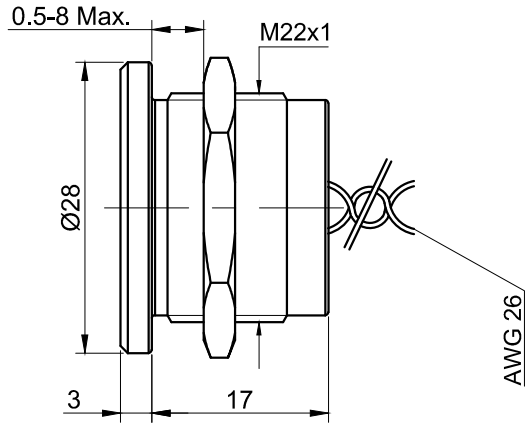

FOR 客户名称	APPROVED 客户确认签字	ATTN 销售负责人

PANEL CUTOUT
MAX.PANEL THICKNESS
8 mm

Seal Ring

Part Number:PS223P10Y◆1

Wiring Diagram

"◆"	Colour/Materials
NT	Natural anodized (Al alloy)
BU	Blue anodized (Al alloy)
BK	Black anodized (Al alloy)
GD	Gold anodized (Al alloy)
RD	Red anodized (Al alloy)
SS	Stainless steel
GN	Green anodized (Al alloy)

SPECIFICATIONS:

- 1.Switch Operation: Momentary NO (Pulse) .
- 2.Max.Switch Rating: 200mA 24VAC/DC.
- 3.Operation Life: 50 Million cycles.
- 4.Wiring: AWG 26, Length 300mm.
- 5.IP Class: IP69K.
- 6.Operating Temperature: -40°C~ +75°C.
- 7.Operating Force: About 5~10N.

MATERIALS:

- 1.Body:Al Alloy/Stainless steel.

BRAND 品牌	ONPOW	红波按钮制造有限公司 ONPOW PUSH BUTTON MANUFACTURE CO.,LTD.	
THESE DRAWINGS AND SPECIFICATIONS ARE THE PROPERTY OF ONPOW PUSH BUTTON MANUFACTURE CO.,LTD. AND SHALL NOT BE REPRODUCED COPIED OR USED IN ANY MANNER WITHOUT THE PRIOR WRITTEN CONSENT OF ONPOW PUSH BUTTON MANUFACTURE CO.,LTD.	用途 FINISH 处理	APPD 审核 CH 2020/05/12	CHKD 校对 NCH 2020/05/12
DIMENSIONS	TOLERANCE	SCALE 比例 1.4 / 1	UNIT 单位 mm
0.00 TO 18.00mm	±0.43mm	DR. 制图 ZPD 2020/05/12	
18.01 TO 30.00mm	±0.52mm	TITLE 名称 Piezo electric Switch	
30.01 TO 50.00mm	±0.62mm	DWG NO. 图号 PS223P10不带灯	
50.01 TO 80.00mm	±0.74mm	SIZE 图纸 A4	
FILE NAME 档案名称 PS223P.DWG		SHEET 张 1 / 1	REV. 更改 1