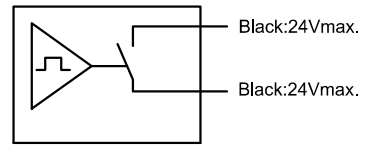

FOR 客户名称	APPROVED 客户确认签字	ATTN 销售负责人

PANEL CUTOUT
MAX.PANEL THICKNESS
8 mm

Seal Ring

Part Number:PS223P10Y◆1

Wiring Diagram

"◆"	Colour/Materials
NT	Natural anodized (Al alloy)
BU	Blue anodized (Al alloy)
BK	Black anodized (Al alloy)
GD	Gold anodized (Al alloy)
RD	Red anodized (Al alloy)
SS	Stainless steel
GN	Green anodized (Al alloy)

SPECIFICATIONS:

- 1.Switch Operation: Momentary NO (Pulse) .
- 2.Max.Switch Rating: 200mA 24VAC/DC.
- 3.Operation Life: 50 Million cycles.
- 4.Wiring: AWG 26, Length 300mm.
- 5.IP Class: IP69K.
- 6.Operating Temperature: -40°C~ +75°C.
- 7.Operating Force: About 5~10N.