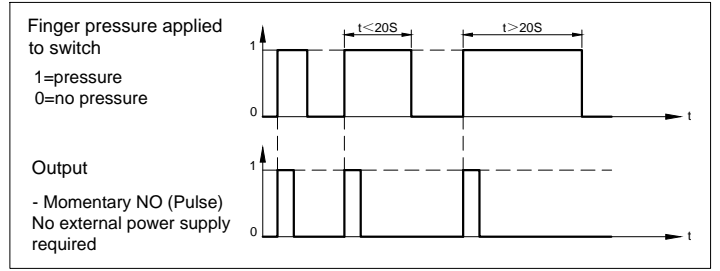

SPECIFICATIONS:

- 1.Switch Operation: Momentary NO (Pulse) .
- 2.Max.Switch Rating: 200mA 24VAC/DC.
- 3.Operation Life: 50 Million cycles.
- 4.Wiring: AWG 26, Length 300mm.
- 5.IP Class: IP69K.
- 6.Operating Temperature: -40°C~ +75°C.
- 7.Operating Force: About 5~10N.

MATERIALS:

- 1.Body:Al Alloy/Stainless steel.

BRAND 品牌	ONPOW	红波按钮制造有限公司 ONPOW PUSH BUTTON MANUFACTURE CO.,LTD.	
THESE DRAWINGS AND SPECIFICATIONS ARE THE PROPERTY OF ONPOW PUSH BUTTON MANUFACTURE CO.,LTD. AND SHALL NOT BE REPRODUCED COPIED OR USED IN ANY MANNER WITHOUT THE PRIOR WRITTEN CONSENT OF ONPOW PUSH BUTTON MANUFACTURE CO.,LTD.	用途 FINISH 处理	APPD 审核 CH 2020/05/12	CHKD 校对 NCH 2020/05/12
DIMENSIONS	TOLERANCE	SCALE 比例 1.4 / 1	UNIT 单位 mm
0.00 TO 18.00mm	±0.43mm	DR. 制图 ZPD 2020/05/12	
18.01 TO 30.00mm	±0.52mm	TITLE 名称 Piezo electric Switch	
30.01 TO 50.00mm	±0.62mm	DWG NO. 图号 PS223P10不带灯	
50.01 TO 80.00mm	±0.74mm	SIZE 图纸 A4	
FILE NAME 档案名称 PS223P.DWG		SHEET 张 1 / 1	REV. 更改 1