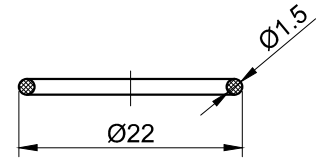

FOR 客户名称	APPROVED 客户确认签字	ATTN 销售负责人

PANEL CUTOUT
MAX.PANEL THICKNESS
8 mm

Seal Ring

Part Number:PS223P10Y◆1

Wiring Diagram

"◆"	Colour/Materials
NT	Natural anodized (Al alloy)
BU	Blue anodized (Al alloy)
BK	Black anodized (Al alloy)
GD	Gold anodized (Al alloy)
RD	Red anodized (Al alloy)
SS	Stainless steel
GN	Green anodized (Al alloy)

SPECIFICATIONS:

- 1.Switch Operation: Momentary NO (Pulse) .
- 2.Max.Switch Rating: 200mA 24VAC/DC.
- 3.Operation Life: 50 Million cycles.
- 4.Wiring: AWG 26, Length 300mm.
- 5.IP Class: IP69K.
- 6.Operating Temperature: -40°C~ +75°C.
- 7.Operating Force: About 5~10N.

MATERIALS:

- 1.Body:Al Alloy/Stainless steel.

BRAND 品牌	ONPOW	红波按钮制造有限公司 ONPOW PUSH BUTTON MANUFACTURE CO.,LTD.	
THESE DRAWINGS AND SPECIFICATIONS ARE THE PROPERTY OF ONPOW PUSH BUTTON MANUFACTURE CO.,LTD. AND SHALL NOT BE REPRODUCED COPIED OR USED IN ANY MANNER WITHOUT THE PRIOR WRITTEN CONSENT OF ONPOW PUSH BUTTON MANUFACTURE CO.,LTD.	用途 FINISH 处理	APPD 审核 CH 2020/05/12	CHKD 校对 NCH 2020/05/12
DIMENSIONS	TOLERANCE	SCALE 比例 1.4 / 1	UNIT 单位 mm
0.00 TO 18.00mm	±0.43mm	DR. 制图 ZPD 2020/05/12	
18.01 TO 30.00mm	±0.52mm	TITLE 名称 Piezo electric Switch	
30.01 TO 50.00mm	±0.62mm	DWG NO. 图号 PS223P10不带灯	
50.01 TO 80.00mm	±0.74mm	SIZE 图纸 A4	
FILE NAME 档案名称 PS223P.DWG		SHEET 张 1 / 1	REV. 更改 1