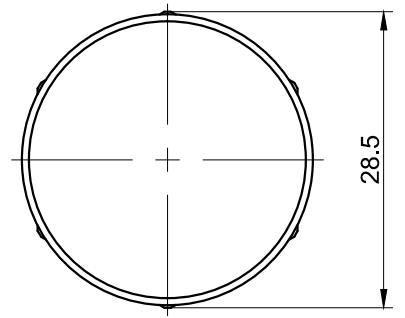

FOR 客户名称	APPROVED 客户确认签字	ATTN 销售负责人

PANEL CUTOUT
MAX.PANEL THICKNESS
8 mm

Seal Ring

Part Number:PS223P10Y◆1

Wiring Diagram

"◆"	Colour/Materials
NT	Natural anodized (Al alloy)
BU	Blue anodized (Al alloy)
BK	Black anodized (Al alloy)
GD	Gold anodized (Al alloy)
RD	Red anodized (Al alloy)
SS	Stainless steel
GN	Green anodized (Al alloy)

SPECIFICATIONS:

- 1.Switch Operation: Momentary NO (Pulse) .
- 2.Max.Switch Rating: 200mA 24VAC/DC.
- 3.Operation Life: 50 Million cycles.
- 4.Wiring: AWG 26, Length 300mm.
- 5.IP Class: IP69K.
- 6.Operating Temperature: -40°C~ +75°C.
- 7.Operating Force: About 5~10N.

MATERIALS:

- 1.Body:Al Alloy/Stainless steel.

BRAND 品牌	ONPOW	红波按钮制造有限公司 ONPOW PUSH BUTTON MANUFACTURE CO.,LTD.	
THESE DRAWINGS AND SPECIFICATIONS ARE THE PROPERTY OF ONPOW PUSH BUTTON MANUFACTURE CO.,LTD. AND SHALL NOT BE REPRODUCED COPIED OR USED IN ANY MANNER WITHOUT THE PRIOR WRITTEN CONSENT OF ONPOW PUSH BUTTON MANUFACTURE CO.,LTD.	用途 FINISH 处理	APPD 审核 CH 2020/05/12	CHKD 校对 NCH 2020/05/12
DIMENSIONS	TOLERANCE	SCALE 比例 1.4 / 1	UNIT 单位 mm
0.00 TO 18.00mm	±0.43mm	DR. 制图 ZPD 2020/05/12	
18.01 TO 30.00mm	±0.52mm	TITLE 名称 Piezo electric Switch	
30.01 TO 50.00mm	±0.62mm	DWG NO. 图号 PS223P10不带灯	
50.01 TO 80.00mm	±0.74mm	SIZE 图纸 A4	
FILE NAME 档案名称 PS223P.DWG		SHEET 张 1 / 1	REV. 更改 1