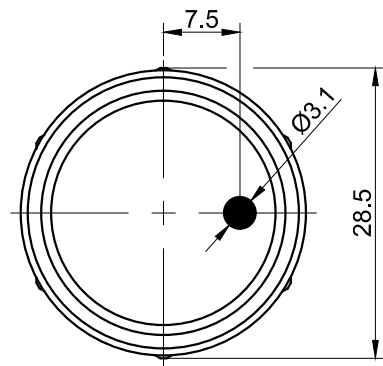

FOR 客户名称	APPROVED 客户确认签字	ATTN 销售负责人

The shaded part is illuminated

PANEL CUTOUT
MAX.PANEL THICKNESS
8 mm

Seal Ring

Part Number:PS223Z10Y◆1△▲

Wiring Diagram

"◆"	Colour/Materials
NT	Natural anodized (Al alloy)
BU	Blue anodized (Al alloy)
BK	Black anodized (Al alloy)
GD	Gold anodized (Al alloy)
RD	Red anodized (Al alloy)
SS	Stainless steel
GN	Green anodized (Al alloy)

"△"	Lamp Color
R	Red
G	Green
Y	Yellow
B	Blue
W	White

"▲"	Lamp Voltage
05D	Dot illumination-5VDC
12D	Dot illumination-12VDC
24D	Dot illumination-24VDC

SPECIFICATIONS:

- 1.Switch Operation: Momentary NO (Pulse).
- 2.Max.Switch Rating: 200mA 24VAC/DC.
- 3.Operation Life: 50 Million cycles.
- 4.Wiring: AWG 26, Length 300mm.
- 5.IP Class: IP69K.
- 6.Operating Temperature: -40°C~ +75°C.
- 7.Operating Force: About 5~10N.

MATERIALS:

- 1.Body:Al Alloy/Stainless steel .

BRAND 品牌	ONPOW	红波按钮制造有限公司 ONPOW PUSH BUTTON MANUFACTURE CO.,LTD.	
THESE DRAWINGS AND SPECIFICATIONS ARE THE PROPERTY OF ONPOW PUSH BUTTON MANUFACTURE CO.,LTD. AND SHALL NOT BE REPRODUCED COPIED OR USED IN ANY MANNER WITHOUT THE PRIOR WRITTEN CONSENT OF ONPOW PUSH BUTTON MANUFACTURE CO.,LTD.		USED 用途	APPD 审核 CH 2020/05/12
FINISH 处理		SCALE 比例 1.4 / 1	UNIT 单位 mm
DR. 制图 ZPD 2020/05/12		CHKD 校对 NCH 2020/05/12	
TITLE 名称 Piezo electric Switch		DR. 制图 ZPD 2020/05/12	
DWG NO. 图号 PS223Z10Y-D		SIZE 图纸 A4	
FILE NAME 档案名称 PS223Z.DWG		SHEET 张 1 / 1	REV. 更改 1