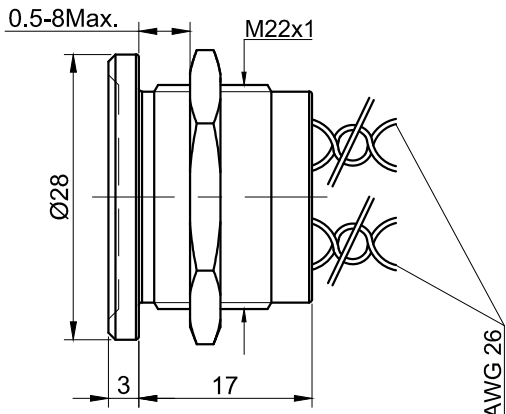

FOR 客户名称	APPROVED 客户确认签字	ATTN 销售负责人

The shaded part is illuminated

PANEL CUTOUT
MAX.PANEL THICKNESS
8 mm

Seal Ring

Part Number:PS223Z10Y◆1△▲

Wiring Diagram

"◆"	Colour/Materials
NT	Natural anodized (Al alloy)
BU	Blue anodized (Al alloy)
BK	Black anodized (Al alloy)
GD	Gold anodized (Al alloy)
RD	Red anodized (Al alloy)
SS	Stainless steel
GN	Green anodized (Al alloy)

"△"	Lamp Color
R	Red
G	Green
Y	Yellow
B	Blue
W	White

"▲"	Lamp Voltage
05D	Dot illumination-5VDC
12D	Dot illumination-12VDC
24D	Dot illumination-24VDC

SPECIFICATIONS:

- 1.Switch Operation: Momentary NO (Pulse).
- 2.Max.Switch Rating: 200mA 24VAC/DC.
- 3.Operation Life: 50 Million cycles.
- 4.Wiring: AWG 26, Length 300mm.
- 5.IP Class: IP69K.
- 6.Operating Temperature: -40°C~ +75°C.
- 7.Operating Force: About 5~10N.

MATERIALS:

- 1.Body:Al Alloy/Stainless steel .

BRAND 品牌	ONPOW	红波按钮制造有限公司 ONPOW PUSH BUTTON MANUFACTURE CO.,LTD.	
THESE DRAWINGS AND SPECIFICATIONS ARE THE PROPERTY OF ONPOW PUSH BUTTON MANUFACTURE CO.,LTD. AND SHALL NOT BE REPRODUCED COPIED OR USED IN ANY MANNER WITHOUT THE PRIOR WRITTEN CONSENT OF ONPOW PUSH BUTTON MANUFACTURE CO.,LTD.		USED 用途	APPD 审核 CH 2020/05/12
FINISH 处理		SCALE 比例 1.4 / 1	UNIT 单位 mm
DR. 制图 ZPD 2020/05/12		CHKD 校对 NCH 2020/05/12	
TITLE 名称 Piezo electric Switch		DR. 制图 ZPD 2020/05/12	
DWG NO. 图号 PS223Z10Y-D		SIZE 图纸 A4	
FILE NAME 档案名称 PS223Z.DWG		SHEET 张 1 / 1	REV. 更改 1