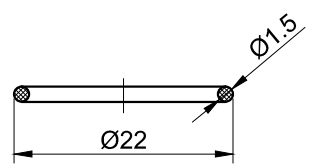

FOR 客户名称	APPROVED 客户确认签字	ATTN 销售负责人

The shaded part is illuminated

PANEL CUTOUT
MAX.PANEL THICKNESS
8 mm

Seal Ring

Part Number:PS223Z10Y◆1△▲

Wiring Diagram

"◆"	Colour/Materials
NT	Natural anodized (Al alloy)
BU	Blue anodized (Al alloy)
BK	Black anodized (Al alloy)
GD	Gold anodized (Al alloy)
RD	Red anodized (Al alloy)
SS	Stainless steel
GN	Green anodized (Al alloy)

"△"	Lamp Color
R	Red
G	Green
Y	Yellow
B	Blue
W	White

"▲"	Lamp Voltage
05D	Dot illumination-5VDC
12D	Dot illumination-12VDC
24D	Dot illumination-24VDC

SPECIFICATIONS:

- 1.Switch Operation: Momentary NO (Pulse).
- 2.Max.Switch Rating: 200mA 24VAC/DC.
- 3.Operation Life: 50 Million cycles.
- 4.Wiring: AWG 26, Length 300mm.
- 5.IP Class: IP69K.
- 6.Operating Temperature: -40°C~ +75°C.
- 7.Operating Force: About 5~10N.