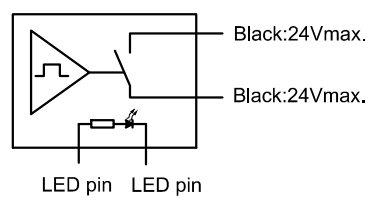

FOR 客户名称	APPROVED 客户确认签字	ATTN 销售负责人

The shaded part is illuminated

PANEL CUTOUT
MAX.PANEL THICKNESS
8 mm

Seal Ring

Part Number:PS223Z10Y◆1△▲

Wiring Diagram

"◆"	Colour/Materials
NT	Natural anodized (Al alloy)
BU	Blue anodized (Al alloy)
BK	Black anodized (Al alloy)
GD	Gold anodized (Al alloy)
RD	Red anodized (Al alloy)
SS	Stainless steel
GN	Green anodized (Al alloy)

"△"	Lamp Color
R	Red
G	Green
Y	Yellow
B	Blue
W	White

"▲"	Lamp Voltage
05D	Dot illumination-5VDC
12D	Dot illumination-12VDC
24D	Dot illumination-24VDC

SPECIFICATIONS:

- 1.Switch Operation: Momentary NO (Pulse).
- 2.Max.Switch Rating: 200mA 24VAC/DC.
- 3.Operation Life: 50 Million cycles.
- 4.Wiring: AWG 26, Length 300mm.
- 5.IP Class: IP69K.
- 6.Operating Temperature: -40°C~ +75°C.
- 7.Operating Force: About 5~10N.

MATERIALS:

- 1.Body:Al Alloy/Stainless steel .

BRAND 品牌	ONPOW	红波按钮制造有限公司 ONPOW PUSH BUTTON MANUFACTURE CO.,LTD.	
THESE DRAWINGS AND SPECIFICATIONS ARE THE PROPERTY OF ONPOW PUSH BUTTON MANUFACTURE CO.,LTD. AND SHALL NOT BE REPRODUCED COPIED OR USED IN ANY MANNER WITHOUT THE PRIOR WRITTEN CONSENT OF ONPOW PUSH BUTTON MANUFACTURE CO.,LTD.		USED 用途	APPD 审核 CH 2020/05/12
FINISH 处理		SCALE 比例 1.4 / 1	UNIT 单位 mm
DR. 制图 ZPD 2020/05/12		CHKD 校对 NCH 2020/05/12	
TITLE 名称 Piezo electric Switch		DR. 制图 ZPD 2020/05/12	
DWG NO. 图号 PS223Z10Y-D		SIZE 图纸 A4	
FILE NAME 档案名称 PS223Z.DWG		SHEET 张 1 / 1	REV. 更改 1