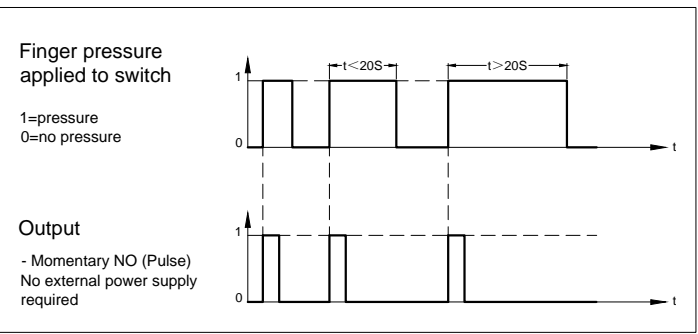

FOR 客户名称	APPROVED 客户确认签字	ATTN 销售负责人

The shaded part is illuminated

PANEL CUTOUT
MAX.PANEL THICKNESS
8 mm

Seal Ring

Part Number:PS223Z10Y◆1△▲

Wiring Diagram

"◆"	Colour/Materials
NT	Natural anodized (Al alloy)
BU	Blue anodized (Al alloy)
BK	Black anodized (Al alloy)
GD	Gold anodized (Al alloy)
RD	Red anodized (Al alloy)
SS	Stainless steel
GN	Green anodized (Al alloy)

"△"	Lamp Color
R	Red
G	Green
Y	Yellow
B	Blue
W	White

"▲"	Lamp Voltage
05D	Dot illumination-5VDC
12D	Dot illumination-12VDC
24D	Dot illumination-24VDC

SPECIFICATIONS:

- 1.Switch Operation: Momentary NO (Pulse).
- 2.Max.Switch Rating: 200mA 24VAC/DC.
- 3.Operation Life: 50 Million cycles.
- 4.Wiring: AWG 26, Length 300mm.
- 5.IP Class: IP69K.
- 6.Operating Temperature: -40°C~ +75°C.
- 7.Operating Force: About 5~10N.