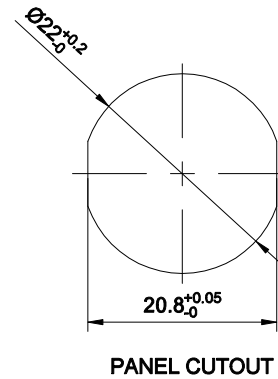

D

E

PART NUMBER: USB-01C-△

| "△" | CRUST COLOR |
|-------------------------------|-------------|
| No Letter | SILVER |
| BK | BLACK |
| OTHER COLOR CAN BE CUSTOMIZED | |

SPECIFICATIONS:

1. OPERATION TEMPERATURE: -25°C ~ +55°C (NO FREEZING) .
2. OPERATION HUMIDITY: 45 ~ 85%RH (NO CONDENSATION) .
3. TRANSMISSION RATE: ≥30MB/s.
4. HEAD PORT: USB2.0 A TYPE FEMALE.
5. BACK PORT: USB2.0 A TYPE FEMALE.