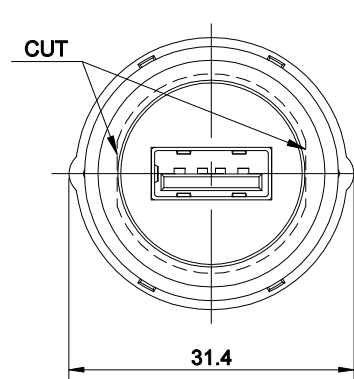

D

E

PART NUMBER: USB-01C-△

| "△" | CRUST COLOR |
|-------------------------------|-------------|
| No Letter | SILVER |
| BK | BLACK |
| OTHER COLOR CAN BE CUSTOMIZED | |

SPECIFICATIONS:

1. OPERATION TEMPERATURE: -25°C ~ +55°C (NO FREEZING) .
2. OPERATION HUMIDITY: 45 ~ 85%RH (NO CONDENSATION) .
3. TRANSMISSION RATE: ≥30MB/s.
4. HEAD PORT: USB2.0 A TYPE FEMALE.
5. BACK PORT: USB2.0 A TYPE FEMALE.