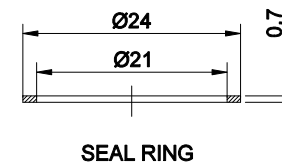

D

E

PART NUMBER: USB-01C-△

| "△" | CRUST COLOR |
|-------------------------------|-------------|
| No Letter | SILVER |
| BK | BLACK |
| OTHER COLOR CAN BE CUSTOMIZED | |

SPECIFICATIONS:

1. OPERATION TEMPERATURE: -25°C ~ +55°C (NO FREEZING) .
2. OPERATION HUMIDITY: 45 ~ 85%RH (NO CONDENSATION) .
3. TRANSMISSION RATE: ≥30MB/s.
4. HEAD PORT: USB2.0 A TYPE FEMALE.
5. BACK PORT: USB2.0 A TYPE FEMALE.