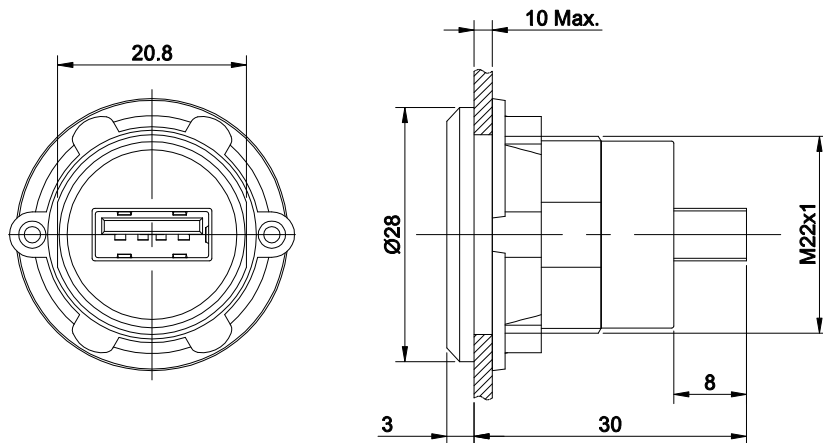

D

E

PART NUMBER: USB-01C-△

| "△" | CRUST COLOR |
|-------------------------------|-------------|
| No Letter | SILVER |
| BK | BLACK |
| OTHER COLOR CAN BE CUSTOMIZED | |

SPECIFICATIONS:

1. OPERATION TEMPERATURE: -25°C ~ +55°C (NO FREEZING) .
2. OPERATION HUMIDITY: 45 ~ 85%RH (NO CONDENSATION) .
3. TRANSMISSION RATE: ≥30MB/s.
4. HEAD PORT: USB2.0 A TYPE FEMALE.
5. BACK PORT: USB2.0 A TYPE FEMALE.