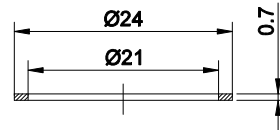

D

E

PANEL CUTOUT

SEAL RING

PART NUMBER: USB-06-△

"△"	CRUST COLOR
NO LETTER	SILVER
BK	BLACK
OTHER COLOR CAN BE CUSTOMIZED	

**SPECIFICATIONS:**

1. OPERATION TEMPERATURE: -25°C ~ +55°C (NO FREEZING) .
2. OPERATION HUMIDITY: 45~ 85%RH (NO CONDENSATION) .
3. TRANSMISSION RATE: ≥30MB/s.
4. HEAD PORT: DOUBLE USB2.0 A TYPE FEMALE.
5. BACK PORT: DOUBLE USB2.0 A TYPE MALE.