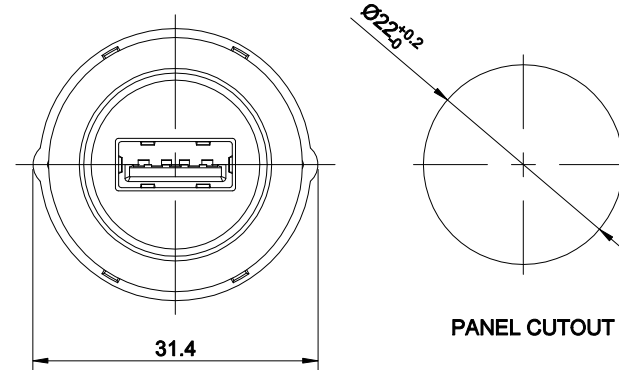

D

E

PART NUMBER: USB-08-△

"△"	CRUST COLOR
NO LETTER	SILVER
BK	BLACK
OTHER COLOR CAN BE CUSTOMIZED	