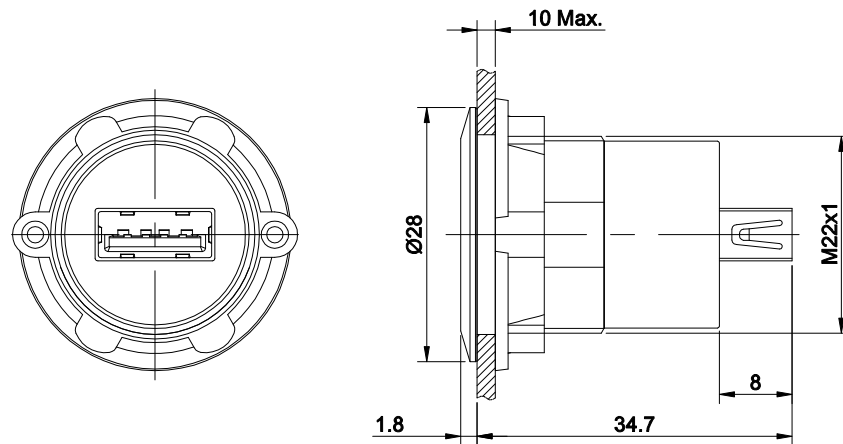

D

E

PART NUMBER: USB-08-△

"△"	CRUST COLOR
NO LETTER	SILVER
BK	BLACK
OTHER COLOR CAN BE CUSTOMIZED	