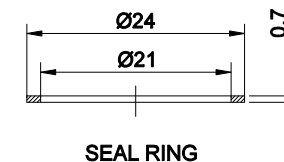

D

E

PART NUMBER: USB-08C-△

"△"	CRUST COLOR
No Letter	SILVER
BK	BLACK
OTHER COLOR CAN BE CUSTOMIZED	

SPECIFICATIONS:

1. OPERATION TEMPERATURE: $-25^{\circ}\text{C} \sim +55^{\circ}\text{C}$ (NO FREEZING) .
2. OPERATION HUMIDITY: 45~ 85%RH (NO CONDENSATION) .
3. TRANSMISSION RATE: $\geq 100\text{MB/s}$.
4. HEAD PORT: USB3.0 A TYPE FEMALE.
5. BACK PORT: USB3.0 A TYPE FEMALE.