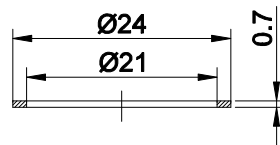

D

E

PANEL CUTOUT

SEAL RING

PART NUMBER: USB-12-△

△	CRUST COLOR
NO LETTER	SILVER
BK	BLACK
OTHER COLOR CAN BE CUSTOMIZED	

SPECIFICATIONS:

1. OPERATION TEMPERATURE: $-25^{\circ}\text{C} \sim +55^{\circ}\text{C}$ (NO FREEZING) .
2. OPERATION HUMIDITY: 45~ 85%RH (NO CONDENSATION) .
3. TRANSMISSION RATE: $\geq 100\text{MB/s}$.
4. HEAD PORT: USB3.0 A TYPE FEMALE.
5. BACK PORT: USB3.0 A TYPE MALE.