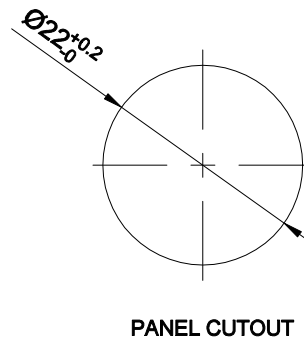

D

E

PANEL CUTOUT

SEAL RING

PART NUMBER: USBC-01-△

"△"	CRUST COLOR
NO LETTER	SILVER
BK	BLACK
OTHER COLOR CAN BE CUSTOMIZED	

SPECIFICATIONS:

- 1.OPERATION TEMPERATURE: -25°C~ +55°C (NO FREEZING) .
- 2.OPERATION HUMIDITY: 45~ 85%RH (NO CONDENSATION) .
- 3.FUNCTION: 5A FAST CHARGING, 10GBps RATE.
- 4.APPLICATION: MP3/MP4 PLAYER, VIDEO GAME PLAYER, CAMERA AND MOBILE PHONE.
- 5.HEAD PORT: USB3.1 C TYPE FEMALE.
- 6.BACK PORT: USB3.1 C TYPE FEMALE.