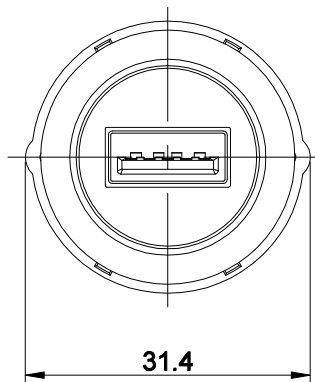

D

E

PANEL CUTOUT

SEAL RING

PART NUMBER: USBC-01-△

"△"	CRUST COLOR
NO LETTER	SILVER
BK	BLACK
OTHER COLOR CAN BE CUSTOMIZED	

SPECIFICATIONS:

- 1.OPERATION TEMPERATURE: -25°C~ +55°C (NO FREEZING) .
- 2.OPERATION HUMIDITY: 45~ 85%RH (NO CONDENSATION) .
- 3.FUNCTION: 5A FAST CHARGING, 10GBps RATE.
- 4.APPLICATION: MP3/MP4 PLAYER, VIDEO GAME PLAYER, CAMERA AND MOBILE PHONE.
- 5.HEAD PORT: USB3.1 C TYPE FEMALE.
- 6.BACK PORT: USB3.1 C TYPE FEMALE.

MATERIAL:

- 1.BODY: AL ALLOY.

BRAND 品牌		红波按钮制造有限公司			
ONPOW 欧宝龙®		ONPOW PUSH BUTTON MANUFACTURE CO.,LTD.			
TITLE 名称	PANEL MOUNTING TYPE USB3.1 CONNECTOR			UNIT 单位	mm
DWG NO. 图号	USBC-01	SCALE 比例	1.2 : 1	SIZE 图纸	A4
FILE NAME 档案名称	金属转接器 USB3.1.DWG	DRAWN 制图	YDY 2022/07/01	SHEET 张	1/1
				REV. 更改	1