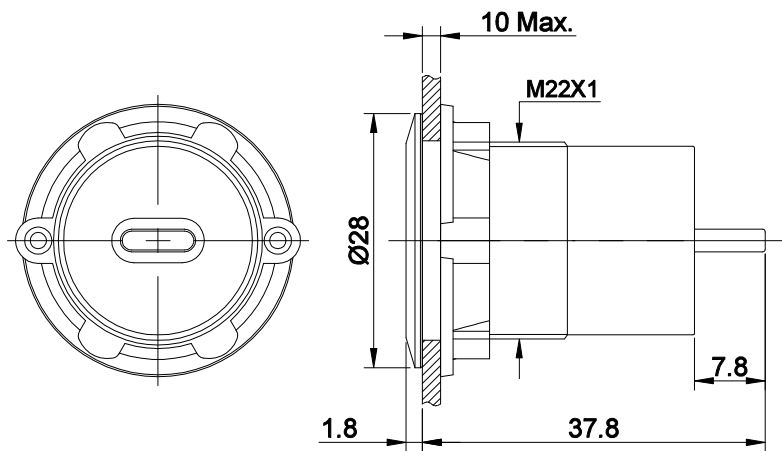

D

E

PANEL CUTOUT

SEAL RING

PART NUMBER: USBC-01-△

"△"	CRUST COLOR
NO LETTER	SILVER
BK	BLACK
OTHER COLOR CAN BE CUSTOMIZED	

SPECIFICATIONS:

- 1.OPERATION TEMPERATURE: -25°C~ +55°C (NO FREEZING) .
- 2.OPERATION HUMIDITY: 45~ 85%RH (NO CONDENSATION) .
- 3.FUNCTION: 5A FAST CHARGING, 10GBps RATE.
- 4.APPLICATION: MP3/MP4 PLAYER, VIDEO GAME PLAYER, CAMERA AND MOBILE PHONE.
- 5.HEAD PORT: USB3.1 C TYPE FEMALE.
- 6.BACK PORT: USB3.1 C TYPE FEMALE.

MATERIAL:

- 1.BODY: AL ALLOY.

BRAND 品牌		红波按钮制造有限公司			
ONPOW 欧宝龙®		ONPOW PUSH BUTTON MANUFACTURE CO.,LTD.			
TITLE 名称	PANEL MOUNTING TYPE USB3.1 CONNECTOR			UNIT 单位	mm
DWG NO. 图号	USBC-01	SCALE 比例	1.2 : 1	SIZE 图纸	A4
FILE NAME 档案名称	金属转接器 USB3.1.DWG	DRAWN 制图	YDY 2022/07/01	SHEET 张	1/1
				REV. 更改	1