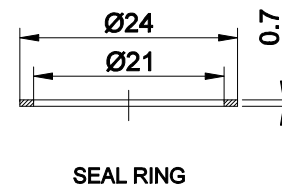

D

E

PANEL CUTOUT

SEAL RING

PART NUMBER: USBC-01-△

"△"	CRUST COLOR
NO LETTER	SILVER
BK	BLACK
OTHER COLOR CAN BE CUSTOMIZED	

SPECIFICATIONS:

- 1.OPERATION TEMPERATURE: -25°C~ +55°C (NO FREEZING) .
- 2.OPERATION HUMIDITY: 45~ 85%RH (NO CONDENSATION) .
- 3.FUNCTION: 5A FAST CHARGING, 10GBps RATE.
- 4.APPLICATION: MP3/MP4 PLAYER, VIDEO GAME PLAYER, CAMERA AND MOBILE PHONE.
- 5.HEAD PORT: USB3.1 C TYPE FEMALE.
- 6.BACK PORT: USB3.1 C TYPE FEMALE.

MATERIAL:

- 1.BODY: AL ALLOY.

BRAND 品牌		红波按钮制造有限公司			
ONPOW 欧宝龙®		ONPOW PUSH BUTTON MANUFACTURE CO.,LTD.			
TITLE 名称	PANEL MOUNTING TYPE USB3.1 CONNECTOR			UNIT 单位	mm
DWG NO. 图号	USBC-01	SCALE 比例	1.2 : 1	SIZE 图纸	A4
FILE NAME 档案名称	金属转接器 USB3.1.DWG	DRAWN 制图	YDY 2022/07/01	SHEET 张	1/1
				REV. 更改	1