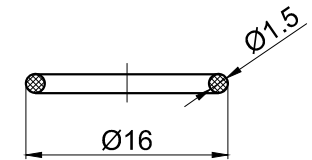

PANEL CUTOUT  
MAX.PANEL THICKNESS  
8 mm

Seal Ring

Part Number:GQ19B-10/◎

"◎"	Crust Material
N	Nickel Plated Brass
S	Stainless Steel
A	Al alloy(black)
G	Gold Plated Brass

**SPECIFICATIONS:**

- 1.Switch Rating: AC220V/0.5A, DC36V/2A.
- 2.Mechanical Life: ≥1,000,000cycles.
- 3.Electrical Life: ≥200,000cycles(DC36V);  
≥50,000cycles(AC220V).
- 4.Contact Resistance: ≤50mΩ.
- 5.Insulation Resistance: ≥1,000MΩ.
- 6.Dielectric Strength: 1,500V, RMS 50Hz, 1min.
- 7.Operating Temperature: -25℃~ +55℃(No Freezing).
- 8.Operating Force: About 4N.
- 9.Operating Travel: About 1.8mm.
- 10.Torque: About 0.8Nm max.applied to nut.
- 11.Protection degree: IP65;IK09.
- 12.Terminal Type: Screw Terminal.

**MATERIALS:**

- 1.Contact: Silver alloy.
- 2.Button: ◎.
- 3.Body: ◎.
- 4.Base: PBT.

BRAND 品牌 <b>ONPOW</b>		红波按钮制造有限公司 ONPOW PUSH BUTTON MANUFACTURE CO.,LTD.	
THESE DRAWINGS AND SPECIFICATIONS ARE THE PROPERTY OF ONPOW PUSH BUTTON MANUFACTURE CO.,LTD. AND SHALL NOT BE REPRODUCED COPIED OR USED IN ANY MANNER WITHOUT THE PRIOR WRITTEN CONSENT OF ONPOW PUSH BUTTON MANUFACTURE CO.,LTD.		USED 用途	APPD 审核 CH 2020/03/04
		FINISH 处理	CHKD 校对 NCH 2020/03/04
		SCALE 比例 1.6 / 1	UNIT 单位 mm
		DR. 制图 ZPD 2020/03/04	
DIMENSIONS		TOLERANCE	
0.00 TO 18.00mm		±0.43mm	
18.01 TO 30.00mm		±0.52mm	
30.01 TO 50.00mm		±0.62mm	
50.01 TO 80.00mm		±0.74mm	
TITLE 名称 GQ Series Anti-vandal push button		SIZE 图纸 A4	
DWG NO. 图号 GQ19B-10(cxd)		SHEET 张 1 / 1	
FILE NAME 档案名称 GQ19-□. DWG		REV. 更改 1	