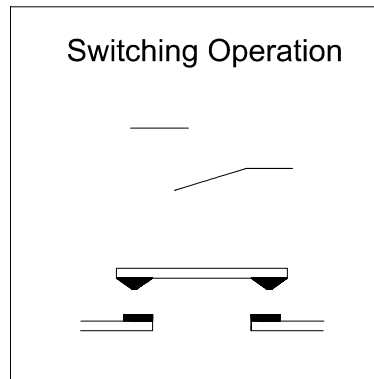

PANEL CUTOUT  
MAX.PANEL THICKNESS  
8 mm

Seal Ring

Part Number:GQ19B-10/◎

"◎"	Crust Material
N	Nickel Plated Brass
S	Stainless Steel
A	Al alloy(black)
G	Gold Plated Brass

**SPECIFICATIONS:**

- 1.Switch Rating: AC220V/0.5A, DC36V/2A.
- 2.Mechanical Life: ≥1,000,000cycles.
- 3.Electrical Life: ≥200,000cycles(DC36V);  
≥50,000cycles(AC220V).
- 4.Contact Resistance: ≤50mΩ.
- 5.Insulation Resistance: ≥1,000MΩ.
- 6.Dielectric Strength: 1,500V, RMS 50Hz, 1min.
- 7.Operating Temperature: -25℃~ +55℃(No Freezing).
- 8.Operating Force: About 4N.
- 9.Operating Travel: About 1.8mm.
- 10.Torque: About 0.8Nm max.applied to nut.
- 11.Protection degree: IP65;IK09.
- 12.Terminal Type: Screw Terminal.

**MATERIALS:**

- 1.Contact: Silver alloy.
- 2.Button: ◎.
- 3.Body: ◎.
- 4.Base: PBT.

BRAND 品牌 <b>ONPOW</b>		红波按钮制造有限公司 ONPOW PUSH BUTTON MANUFACTURE CO.,LTD.	
THESE DRAWINGS AND SPECIFICATIONS ARE THE PROPERTY OF ONPOW PUSH BUTTON MANUFACTURE CO.,LTD. AND SHALL NOT BE REPRODUCED COPIED OR USED IN ANY MANNER WITHOUT THE PRIOR WRITTEN CONSENT OF ONPOW PUSH BUTTON MANUFACTURE CO.,LTD.		USED 用途	APPD 审核 CH 2020/03/04
		FINISH 处理	CHKD 校对 NCH 2020/03/04
		SCALE 比例 1.6 / 1	UNIT 单位 mm
		DR. 制图 ZPD 2020/03/04	
DIMENSIONS		TOLERANCE	
0.00 TO 18.00mm		±0.43mm	
18.01 TO 30.00mm		±0.52mm	
30.01 TO 50.00mm		±0.62mm	
50.01 TO 80.00mm		±0.74mm	
TITLE 名称 GQ Series Anti-vandal push button		SIZE 图纸 A4	
DWG NO. 图号 GQ19B-10(cxd)		SHEET 张 1 / 1	
FILE NAME 档案名称 GQ19-□. DWG		REV. 更改 1	