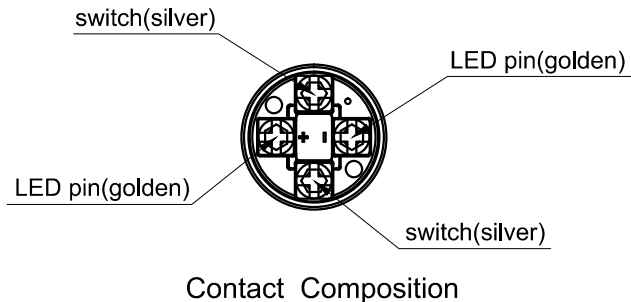

The shaded part is illuminated

FOR 客户名称	APPROVED 客户确认签字	ATTN 销售负责人

Part Number:GQ19PF-10E/△/▲/◎

"△"	Lamp Color	"▲"	Lamp Voltage	"◎"	Crust Material
R	Red	6V	AC/DC 6V	N	Nickel Plated Brass
G	Green	12V	AC/DC 12V	S	Stainless Steel
Y	Yellow	24V	AC/DC 24V	A	Al alloy(black)
B	Blue	36V	AC/DC 36V		
W	White	110V	AC/DC 110V		
		220V	AC/DC 220V		
Other voltage can be made to order					

SPECIFICATIONS:

- 1.Switch Rating: AC220V/0.5A, DC36V/2A.
- 2.Mechanical Life: ≥1,000,000cycles.
- 3.Electrical Life: ≥200,000cycles(DC36V)
≥50,000cycles(AC220V).
- 4.Contact Resistance: ≤50mΩ.
- 5.Insulation Resistance: ≥1,000MΩ.
- 6.Dielectric Strength: 1,500V, RMS 50Hz, 1min.
- 7.Operating Temperature: -25℃~ +55℃(No Freezing).
- 8.Operating Force: About 3N.
- 9.Operating Travel: About 2.5mm.
- 10.Torque: About 0.8Nm max.applied to nut.
- 11.IP Class: IP65.

MATERIALS:

- 1.Contact: Silver alloy.
- 2.Button: ◎.
- 3.Body: ◎.
- 4.Base: PBT.

BRAND 品牌	ONPOW	红波按钮制造有限公司 ONPOW PUSH BUTTON MANUFACTURE CO.,LTD.			
THESE DRAWINGS AND SPECIFICATIONS ARE THE PROPERTY OF ONPOW PUSH BUTTON MANUFACTURE CO.,LTD. AND SHALL NOT BE REPRODUCED COPIED OR USED IN ANY MANNER WITHOUT THE PRIOR WRITTEN CONSENT OF ONPOW PUSH BUTTON MANUFACTURE CO.,LTD.		USED 用途	APPD 审核	CH	2020/05/18
		FINISH 处理	CHKD 校对	NCH	2020/05/18
		SCALE 比例	UNIT 单位	DR. 制图	ZPD 2020/05/18
		TITLE 名称			
		DWG NO. 图号			SIZE 图纸
		FILE NAME 档案名称			REV. 更改
		SHEET 张	1 / 1	1	1

DIMENSIONS	TOLERANCE	TITLE 名称	SIZE 图纸
0.00 TO 18.00mm	±0.43mm	GQ Series Anti-vandal push button	A4
18.01 TO 30.00mm	±0.52mm		
30.01 TO 50.00mm	±0.62mm		
50.01 TO 80.00mm	±0.74mm		

X-ON Electronics

Largest Supplier of Electrical and Electronic Components