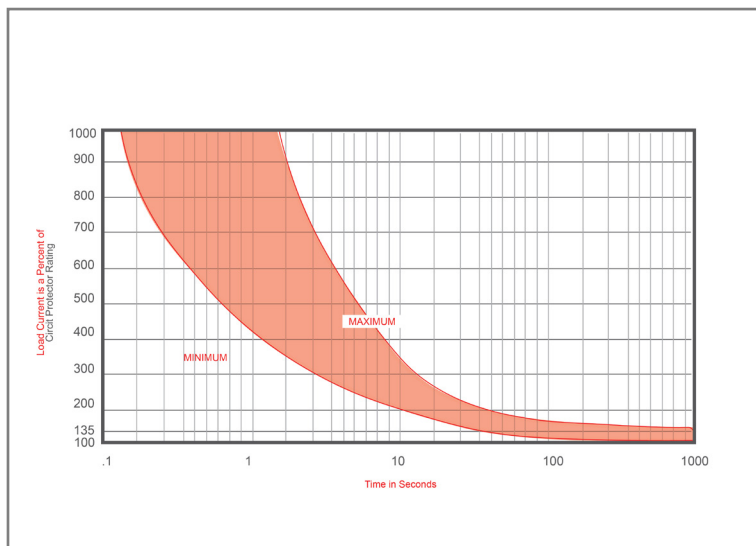

## Mechanical Dimensions: Inches [mm]

## Time vs. Percent of Rated Current

% of Rated Current	Min Hold Time	Max Hold Time
100%	No Trip ( $\geq 30$ Minutes)	
135%	50s	30m
200%	12s	45s
300%	3.5s	15s

Trip time: Ambient temperature 25°C  $\pm$  3°C