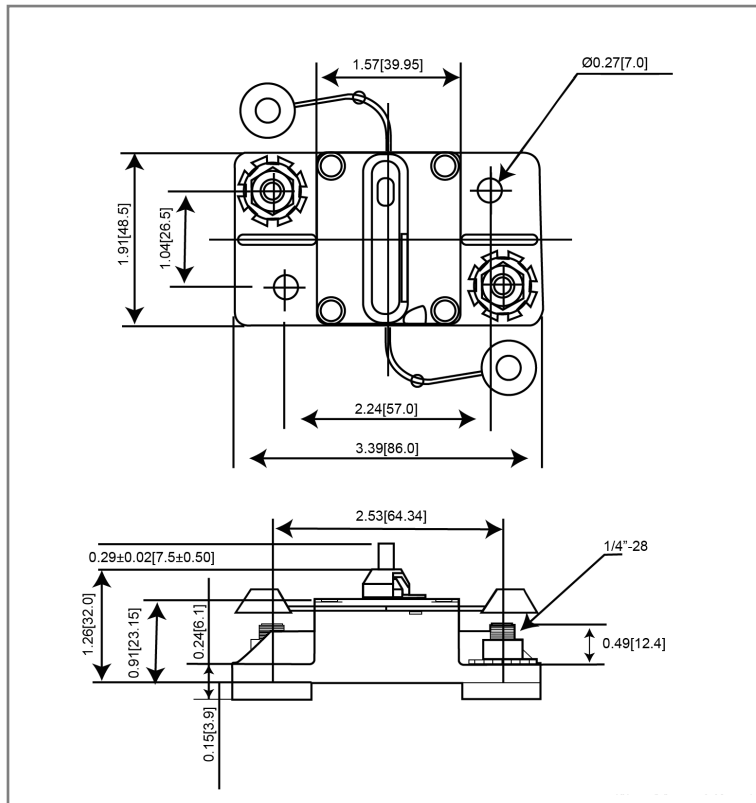

Mechanical Dimensions: Inches [mm]

Part Numbers Information

Optifuse P/N	Current
253025	25A
253030	30A
253040	40A
253050	50A
253060	60A
253070	70A
253080	80A
253090	90A
253100	100A
253120	120A
253135	135A
253140	140A
253150	150A
253175	175A
253200	200A
253250	250A

Time vs. Percent of Rated Current

% of Rated Current	Min Hold Time	Max Hold Time
100%	No Trip (≥ 30 Minutes)	
135%	50s	30m
200%	12s	45s
300%	3.5s	15s

Trip time: Ambient temperature 25°C ± 3°C

Electrical Specifications

Voltage Rating	48VDC
Reset Type	Type III - Manual Reset
Interrupting Rating	3000A @ 30VDC (25A-150A), 1500A @ 30VDC (175A-200A)
Operation Temperature	-25° F ~ 180° F
Compliances	SAE J1625, SAE J1171, ABYC-E11, UL1077

Material Specifications

High Amp - Waterproof Circuit Breaker IP67	
Body Material	Thermoset Plastic (UL94V-0)
Terminals Configuration	1/4"-28 Stud
Mounting Type	Surface Mount
Mounting Torque Stud Torque	40in-lb Max 50in-lb Max