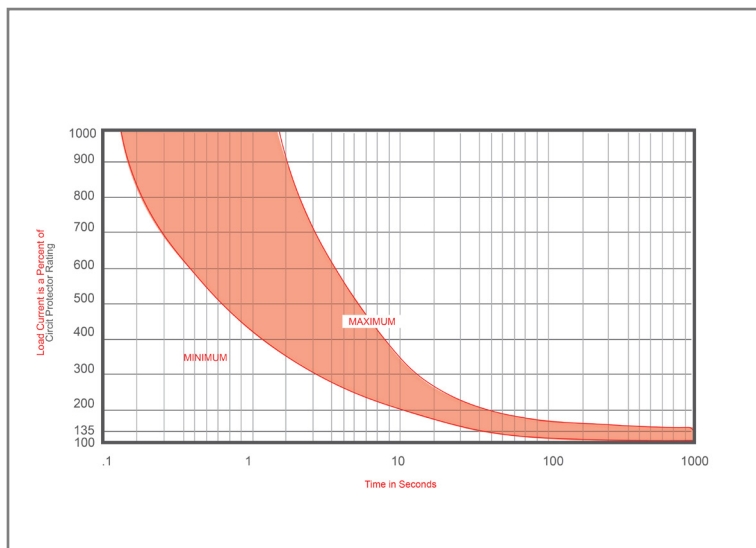

Mechanical Dimensions: Inches [mm]

Part Numbers Information

Optifuse P/N	Current
253025	25A
253030	30A
253040	40A
253050	50A
253060	60A
253070	70A
253080	80A
253090	90A
253100	100A
253120	120A
253135	135A
253140	140A
253150	150A
253175	175A
253200	200A
253250	250A

Time vs. Percent of Rated Current

% of Rated Current	Min Hold Time	Max Hold Time
100%	No Trip (≥ 30 Minutes)	
135%	50s	30m
200%	12s	45s
300%	3.5s	15s

Trip time: Ambient temperature 25°C ± 3°C

Electrical Specifications