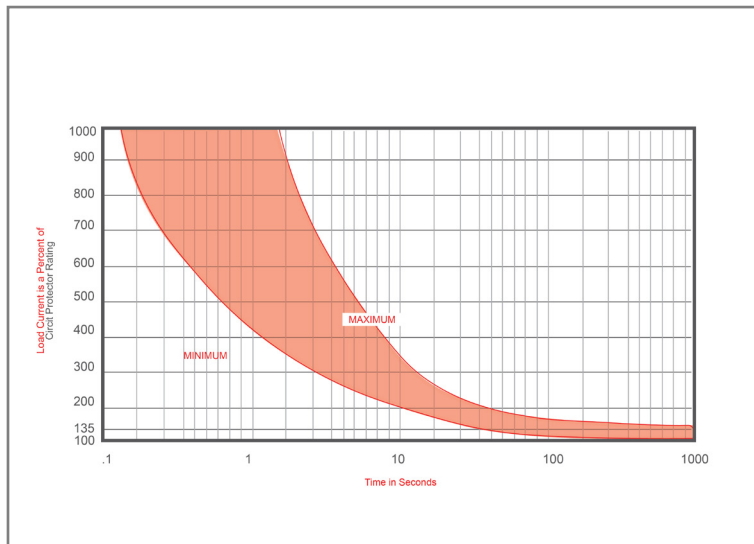

## Mechanical Dimensions: Inches [mm]

## Time vs. Percent of Rated Current

% of Rated Current	Min Hold Time	Max Hold Time
100%	No Trip ( $\geq 30$ Minutes)	
135%	50s	30m
200%	12s	45s
300%	3.5s	15s

Trip time: Ambient temperature  $25^{\circ}\text{C} \pm 3^{\circ}\text{C}$