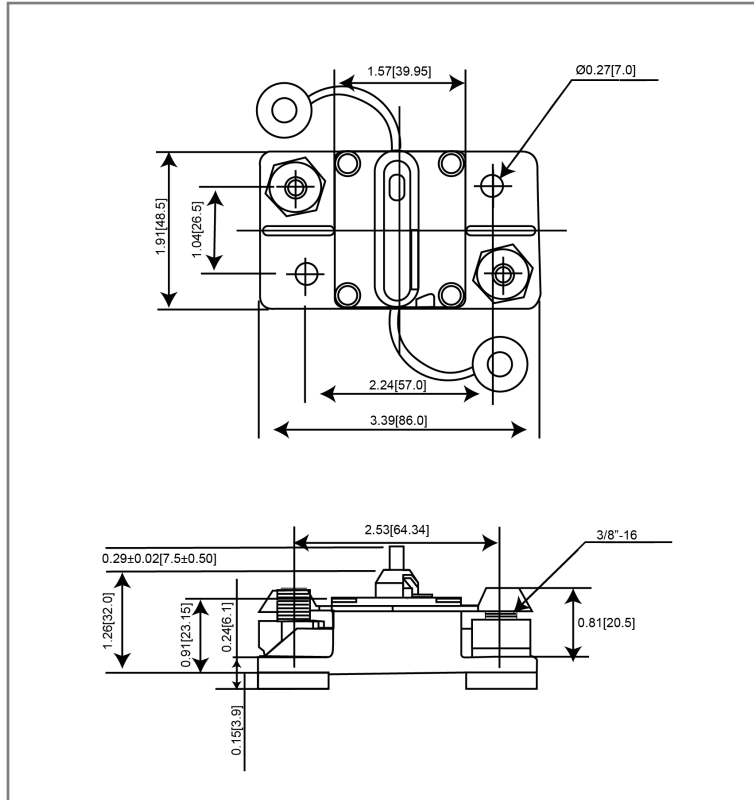

Mechanical Dimensions: Inches [mm]

Part Numbers Information

Optifuse P/N	Current
353025	25A
353030	30A
353040	40A
353050	50A
353060	60A
353070	70A
353080	80A
353090	90A
353100	100A
353120	120A
353135	135A
353140	140A
353150	150A
353175	175A
353200	200A
353250	250A
353300	300A

Voltage Rating	48VDC
Reset Type	Type III - Manual Reset
Interrupting Rating	3000A @ 30VDC (25A-150A), 1500A @ 30VDC (175A-300A)
Operation Temperature	-25° F ~ 180° F
Compliances	SAE J1625, SAE J1171, ABYC-E11, UL1077

Material Specifications

High Amp - Waterproof Circuit Breaker IP67	
Body Material	Thermoset Plastic (UL94V-0)
Terminals Configuration	3/8"-16 Stud
Mounting Type	Surface Mount
Mounting Torque Stud Torque	40in-lb Max 50in-lb Max