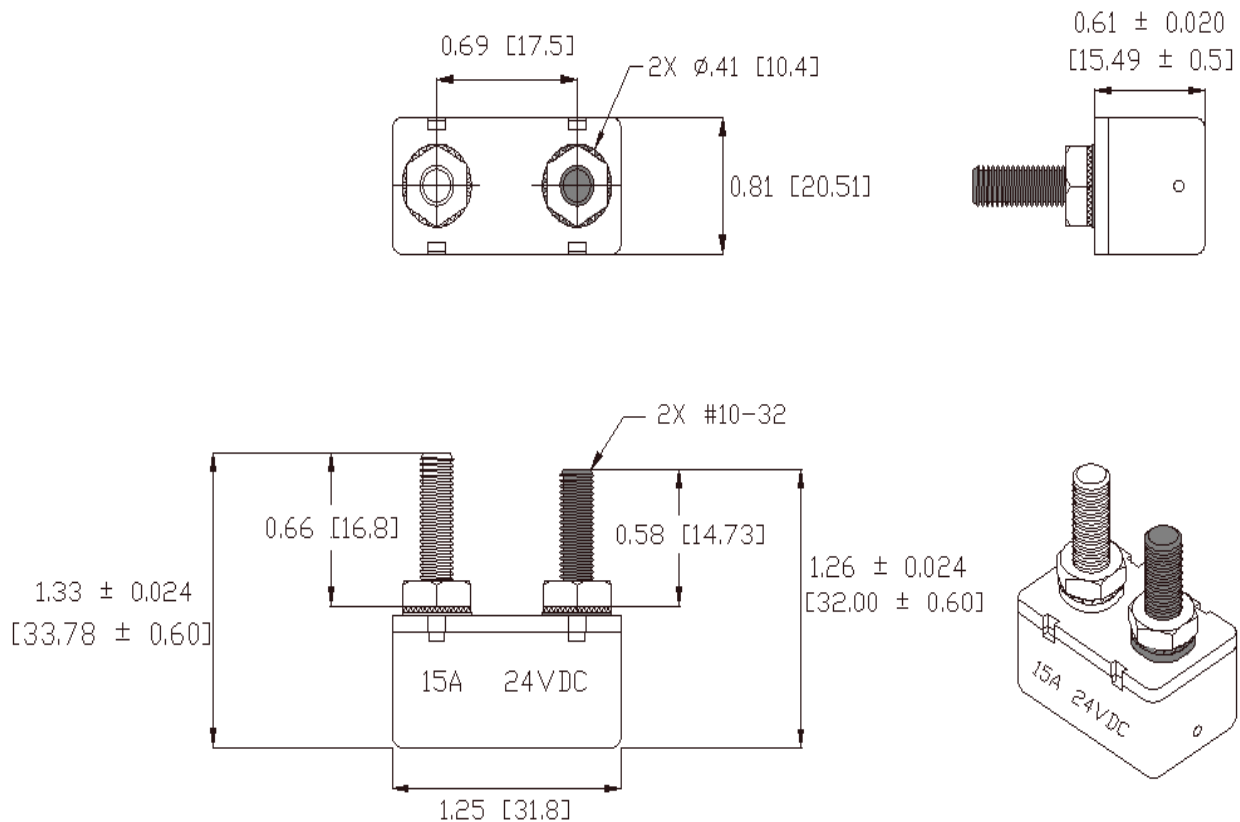

Type ACB-12-N / ACB-24-N

Auto Reset Circuit Breaker

Automotive Type I

Metal Without Bracket

www.optifuse.com (619) 593-5050

Specifications:

- Auto Reset Type Circuit Breaker
- Voltage: 12V or 24V
- Amperage: 10A, 15A, 20A, 25A, 30A, 35A, 40A, 50A
- Terminals: Battery – Copper Plate (0.58”), Auxiliary – Zinc Plate (0.66”)
- Conforms to American National Standard SAE J553
- Body: Steel Case
- Operating Temperature: -10° F ~ 150° F
- Storage Temperature: -20° F ~ 200° F

Current Rating:

Rating	Open Time
100% ± 1.5%	> 30 Min
135% ± 1.5%	< 30 Min
200% ± 1.5%	< 1 Min

Mechanical Dimensions: Inches [mm]

	<p>Warning:</p> <ul style="list-style-type: none"> -Operation beyond the specified maximum ratings or improper use may result in damage and possible electrical arcing and/or flame. -Device are intended for occasional overcurrent protection. Application for repeated overcurrent condition and/or prolonged trip are not anticipated. -Avoid contact of device with chemical solvent. Prolonged contact will damage the device performance.
---	--