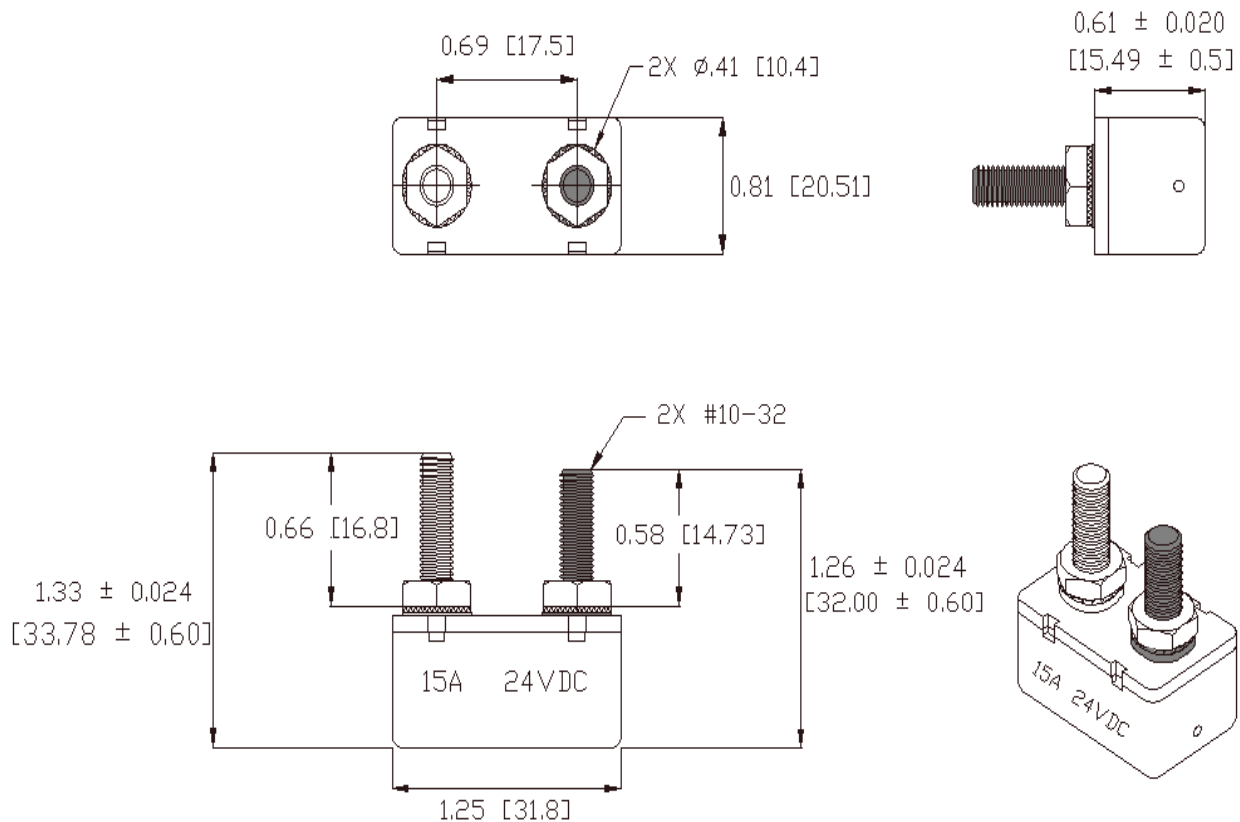

Type ACB-12-N / ACB-24-N Auto Reset Circuit Breaker Automotive Type I Metal Without Bracket

www.optifuse.com (619) 593-5050

Specifications:

- Auto Reset Type Circuit Breaker
- Voltage: 12V or 24V
- Amperage: 10A, 15A, 20A, 25A, 30A, 35A, 40A, 50A
- Terminals: Battery – Copper Plate (0.58”), Auxiliary – Zinc Plate (0.66”)
- Conforms to American National Standard SAE J553
- Body: Steel Case
- Operating Temperature: -10° F ~ 150° F
- Storage Temperature: -20° F ~ 200° F

Current Rating:

Rating	Open Time
100% ± 1.5%	> 30 Min
135% ± 1.5%	< 30 Min
200% ± 1.5%	< 1 Min

Mechanical Dimensions: Inches [mm]

	<p>Warning:</p> <ul style="list-style-type: none"> -Operation beyond the specified maximum ratings or improper use may result in damage and possible electrical arcing and/or flame. -Device are intended for occasional overcurrent protection. Application for repeated overcurrent condition and/or prolonged trip are not anticipated. -Avoid contact of device with chemical solvent. Prolonged contact will damage the device performance.
---	--