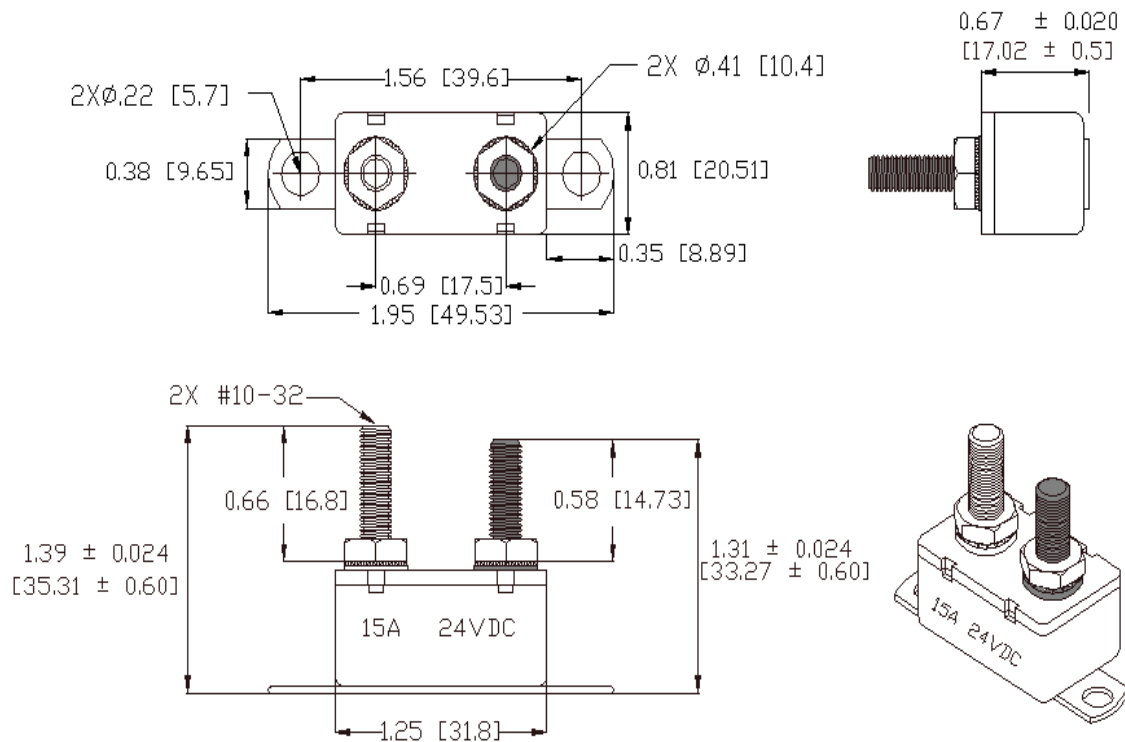

# Type ACB-12-V / ACB-24-V Auto Reset Circuit Breaker Automotive Type I Metal With Vertical Bracket

www.optifuse.com

(619) 593-5050

## Specifications:

- Auto Reset Type Circuit Breaker
- Voltage: 12V or 24V
- Amperage: 10A, 15A, 20A, 25A, 30A, 35A, 40A, 50A
- Terminals: Battery – Copper Plate (0.58”), Auxiliary – Zinc Plate (0.66”)
- Conforms to American National Standard SAE J553
- Body: Steel Case
- Operating Temperature: -10° F ~ 150° F
- Storage Temperature: -20° F ~ 200° F

## Mechanical Dimensions: Inches [mm]

	<b>Warning:</b> -Operation beyond the specified maximum ratings or improper use may result in damage and possible electrical arcing and/or flame.
	-Device are intended for occasional overcurrent protection. Application for repeated overcurrent condition and/or prolonged trip are not anticipated.
	-Avoid contact of device with chemical solvent. Prolonged contact will damage the device performance.