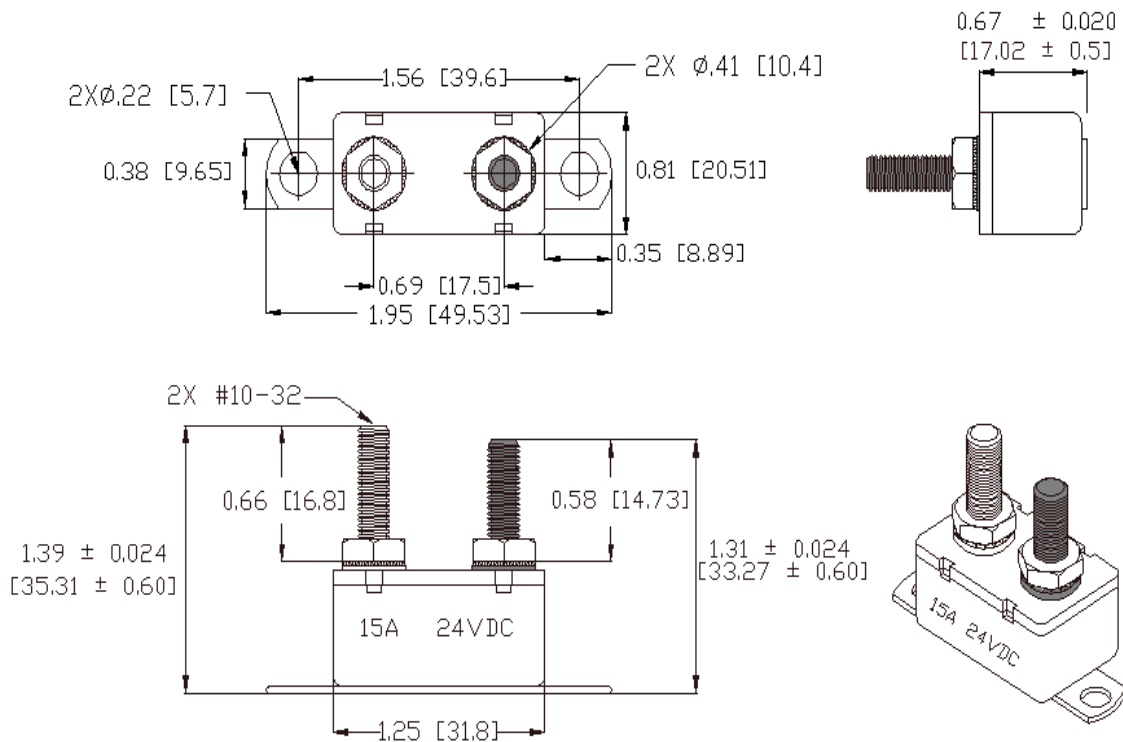

Type ACB-12-V / ACB-24-V

Auto Reset Circuit Breaker

Automotive Type I

Metal With Vertical Bracket

www.optifuse.com

(619) 593-5050

Specifications:

- Auto Reset Type Circuit Breaker
- Voltage: 12V or 24V
- Amperage: 10A, 15A, 20A, 25A, 30A, 35A, 40A, 50A
- Terminals: Battery – Copper Plate (0.58”), Auxiliary – Zinc Plate (0.66”)
- Conforms to American National Standard SAE J553
- Body: Steel Case
- Operating Temperature: -10° F ~ 150° F
- Storage Temperature: -20° F ~ 200° F

Current Rating:

Rating	Open Time
100% ± 1.5%	> 30 Min
135% ± 1.5%	< 30 Min
200% ± 1.5%	< 1 Min

Mechanical Dimensions: Inches [mm]

Warning:

- Operation beyond the specified maximum ratings or improper use may result in damage and possible electrical arcing and/or flame.
- Device are intended for occasional overcurrent protection. Application for repeated overcurrent condition and/or prolonged trip are not anticipated.
- Avoid contact of device with chemical solvent. Prolonged contact will damage the device performance.