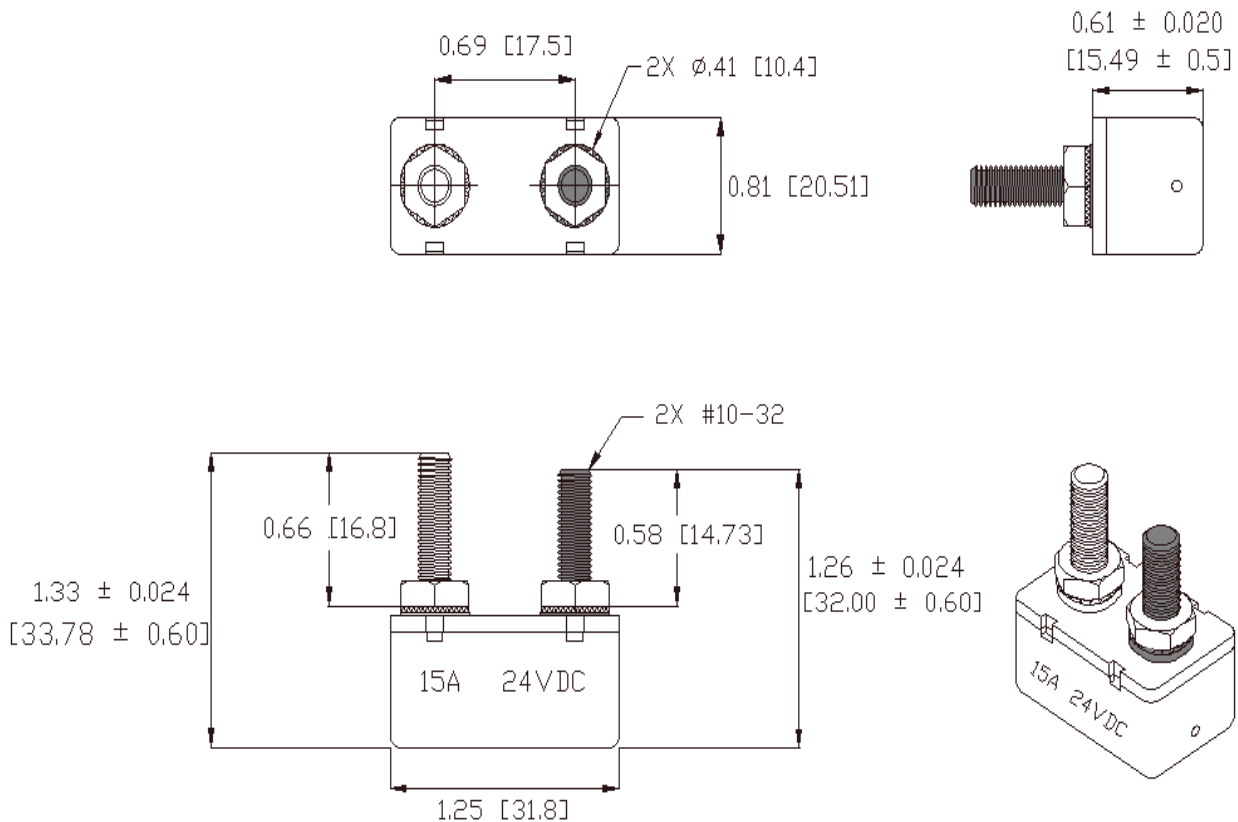

Mechanical Dimensions: Inches [mm]

	Warning: -Operation beyond the specified maximum ratings or improper use may result in damage and possible electrical arcing and/or flame.
	-Device are intended for occasional overcurrent protection. Application for repeated overcurrent condition and/or prolonged trip are not anticipated. -Avoid contact of device with chemical solvent. Prolonged contact will damage the device performance.

Note: All specifications subject to change without notice.

Rev D 07/2012 - Page: 1/1
Code Y01-02D