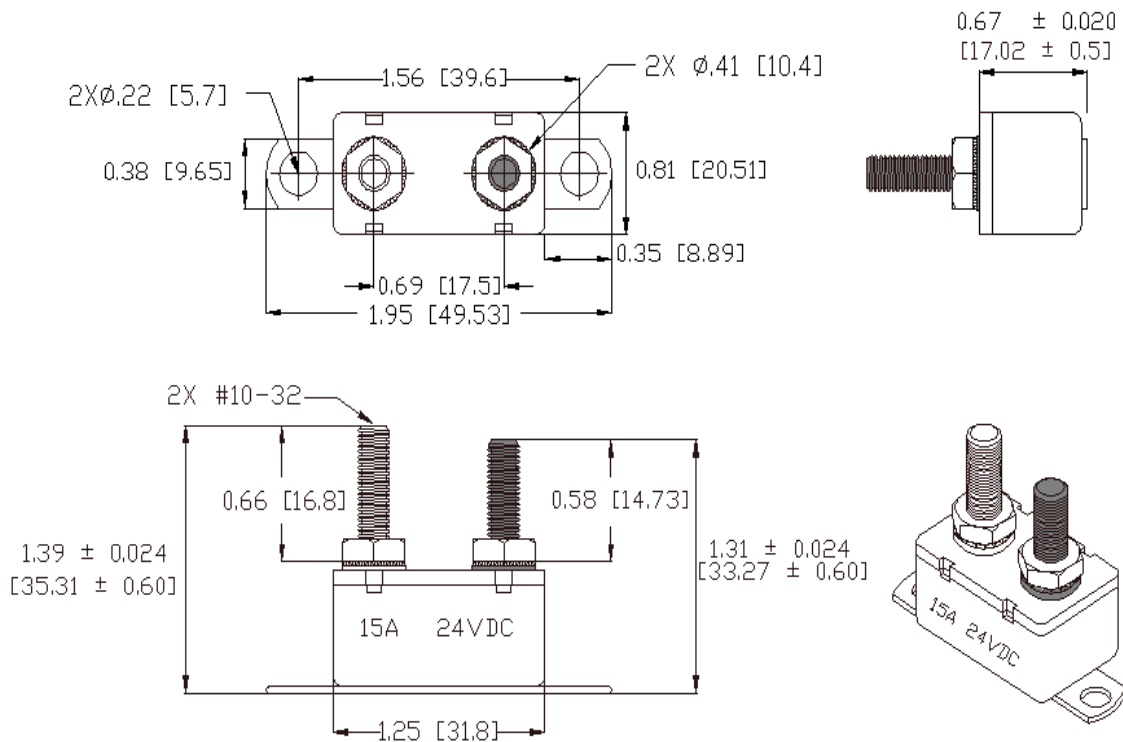

Type ACB-12-V / ACB-24-V

Auto Reset Circuit Breaker

Automotive Type I

Metal With Vertical Bracket

www.optifuse.com

(619) 593-5050

Specifications:

- Auto Reset Type Circuit Breaker
- Voltage: 12V or 24V
- Amperage: 10A, 15A, 20A, 25A, 30A, 35A, 40A, 50A
- Terminals: Battery – Copper Plate (0.58”), Auxiliary – Zinc Plate (0.66”)
- Conforms to American National Standard SAE J553
- Body: Steel Case
- Operating Temperature: -10° F ~ 150° F
- Storage Temperature: -20° F ~ 200° F

Current Rating:

| Rating | Open Time |
|-------------|-----------|
| 100% ± 1.5% | > 30 Min |
| 135% ± 1.5% | < 30 Min |
| 200% ± 1.5% | < 1 Min |

Mechanical Dimensions: Inches [mm]

Warning:

- Operation beyond the specified maximum ratings or improper use may result in damage and possible electrical arcing and/or flame.
- Device are intended for occasional overcurrent protection. Application for repeated overcurrent condition and/or prolonged trip are not anticipated.
- Avoid contact of device with chemical solvent. Prolonged contact will damage the device performance.